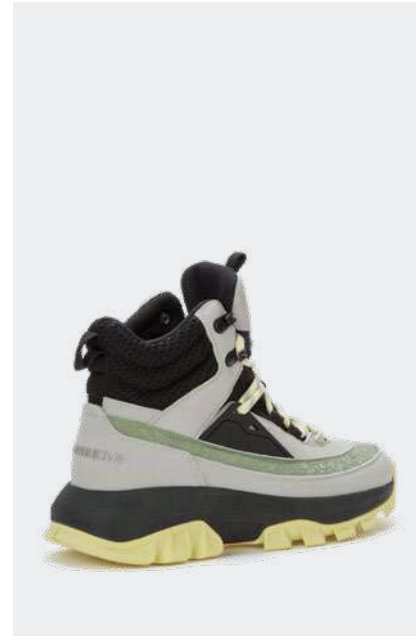

GRÜNBERG

AUTUMN WINTER

2024

new collection

118551/01-06
LEATHER (NUBUCK)
POLYPROTECT (PPL)/
OXFORD
NATURAL WOOL
COLOR: PURPLE MIX
36-37-38-39-40-41
1-1-2-2-1-1

€ 30,60

118551/01-07
LEATHER (NUBUCK)
POLYPROTECT (PPL)/
OXFORD
NATURAL WOOL
COLOR: GREY MIX
36-37-38-39-40-41
1-1-2-2-1-1

€ 30,60

118573/02-01
 LEATHER (NUBUCK)
 POLYPROTECT (PPL)
 NATURAL WOOL
 COLOR: BLACK MIX
 36-37-38-39-40-41
 1-1-2-2-1-1

€ 28,40

AW 2024

138574/17-01
 LEATHER POLYPROTECT
 (PPL)/MICROPOLYTEX (FAUX
 LEATHER)/OXFORD
 OUTDOOR TEXTILES
 COLOR: BLACK
 36-37-38-39-40-41
 1-1-2-2-1-1