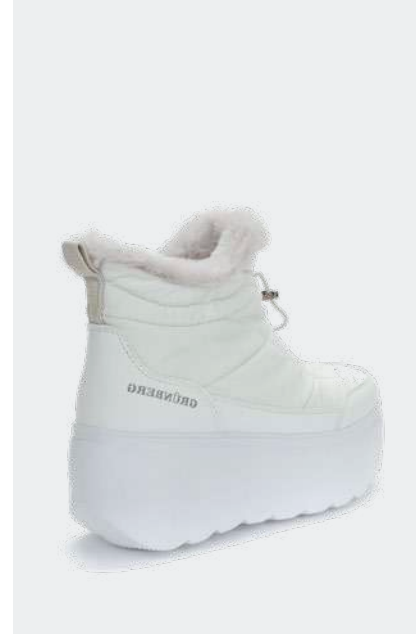

138564/03-01
OXFORD/FAUX LEATHER
MICROPOLYTEX
DECORATIVE FUR
COLOR: BLACK
36-37-38-39-40-41
1-1-2-2-1-1

€ 29,80