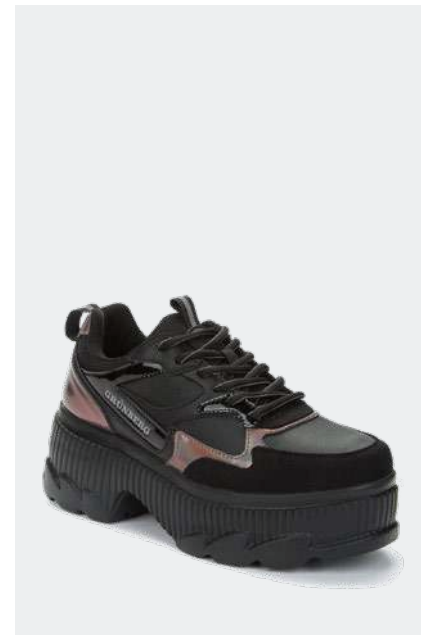

138565/03-02
LEATHER POLYPROTECT
(PPL)/MICROPOLYTEX
(FAUX LEATHER)/OXFORD
MESH
COLOR: WHITE
36-37-38-39-40-41
1-1-2-2-1-1

€ 25,40