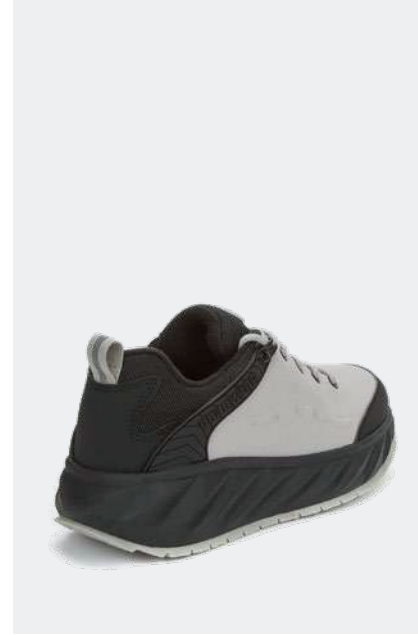

138596/02-03
MICROPOLYTEX(FAUX
LEATHER)/OXFORD
OUTDOOR TEXTILES
COLOR: LILAC
36-37-38-39-40-41
1-1-2-2-1-1

€ 26,20