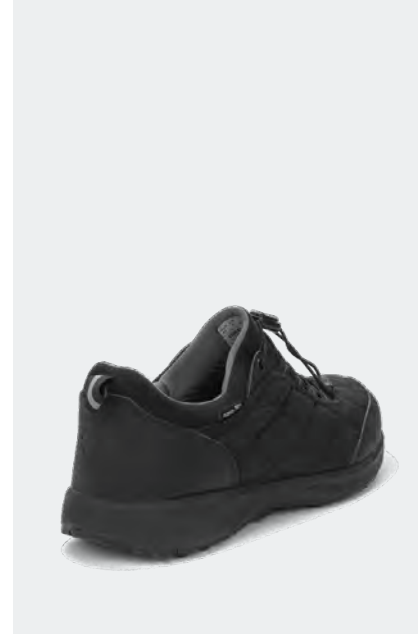

138084/10-02
OXFORD/FAUX LEATHER
MICROPOLYTEX
OUTDOOR TEXTILES
COLOR: NAVY
40-41-42-43-44-45-46
1-1-2-2-2-1-1

€ 24,20