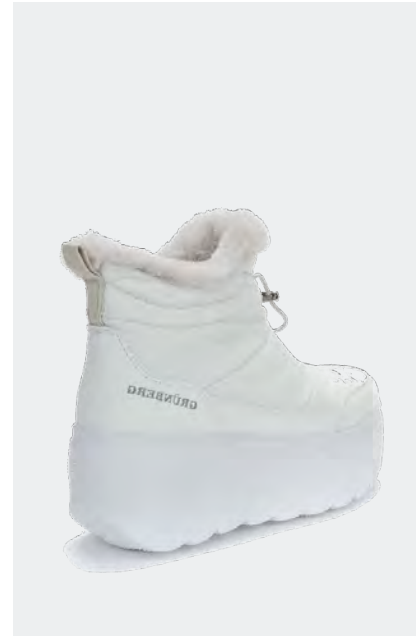

138564/03-01
OXFORD/FAUX LEATHER
MICROPOLYTEX
DECORATIVE FUR
COLOR: BLACK
36-37-38-39-40-41
1-1-2-2-1-1

€ 29,80