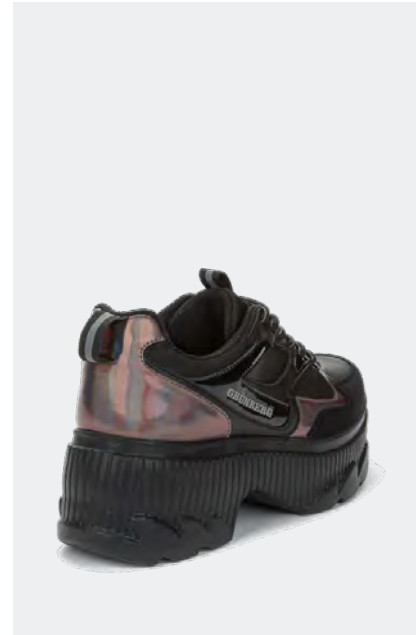

138565/03-02
LEATHER POLYPROTECT
(PPL)/MICROPOLYTEX
(FAUX LEATHER)/OXFORD
MESH
COLOR: WHITE
36-37-38-39-40-41
1-1-2-2-1-1

€ 25,40