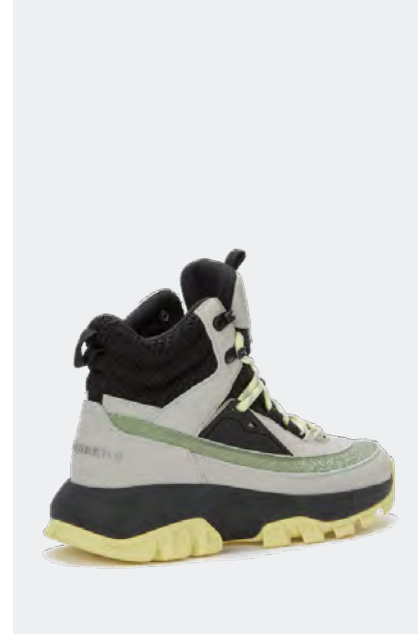

# AUTUMN WINTER

2024

**new collection**

**118551/01-06**  
LEATHER (NUBUCK)  
POLYPROTECT (PPL)/  
OXFORD  
NATURAL WOOL  
COLOR: PURPLE MIX  
36-37-38-39-40-41  
1-1-2-2-1-1

**€ 30,60**

**118551/01-07**  
LEATHER (NUBUCK)  
POLYPROTECT (PPL)/  
OXFORD  
NATURAL WOOL  
COLOR: GREY MIX  
36-37-38-39-40-41  
1-1-2-2-1-1

**€ 30,60**

**118573/02-01**  
 LEATHER (NUBUCK)  
 POLYPROTECT (PPL)  
 NATURAL WOOL  
 COLOR: BLACK MIX  
 36-37-38-39-40-41  
 1-1-2-2-1-1

**€ 28,40**

AW 2024

**138574/17-01**  
 LEATHER POLYPROTECT  
 (PPL)/MICROPOLYTEX (FAUX  
 LEATHER)/OXFORD  
 OUTDOOR TEXTILES  
 COLOR: BLACK  
 36-37-38-39-40-41  
 1-1-2-2-1-1