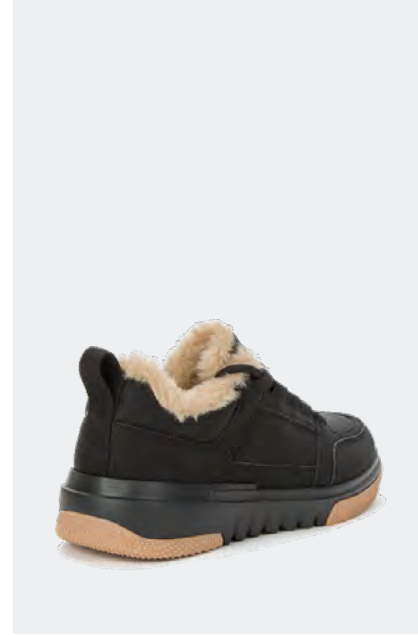

138578/12-04
LEATHER (NUBUCK)
POLYPROTECT (PPL)
DECORATIVE FUR
COLOR: LIGHT GREY
36-37-38-39-40-41
1-1-2-2-1-1

€ 26,40