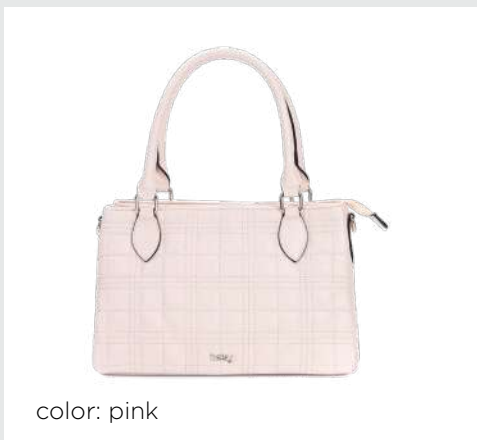

betsy

ACCESSORIES

**NEW  
COLLECTION**  
SPRING-SUMMER 2022

color: yellow

**327900/01-02E**

manmade leather  
polyester  
28\*10\*20

color: pink

**327900/01-07E**

manmade leather  
polyester  
28\*10\*20

color: yellow

**327900/05-02E**

manmade leather  
polyester  
33\*11\*22

color: milk

**327900/05-05E**

manmade leather  
polyester  
33\*11\*22

color: pink

**327900/05-07E**

manmade leather  
polyester  
33\*11\*22

color: yellow

**327900/04-02E**

manmade leather  
polyester  
36\*8\*27

color: milk

**327900/04-05E**

manmade leather  
polyester  
36\*8\*27

color: pink

**327900/04-07E**

manmade leather  
polyester  
36\*8\*27

color: black

**327900/11-01E**

polyester  
polyester  
29\*6\*15

color: milk

**327900/11-04E**