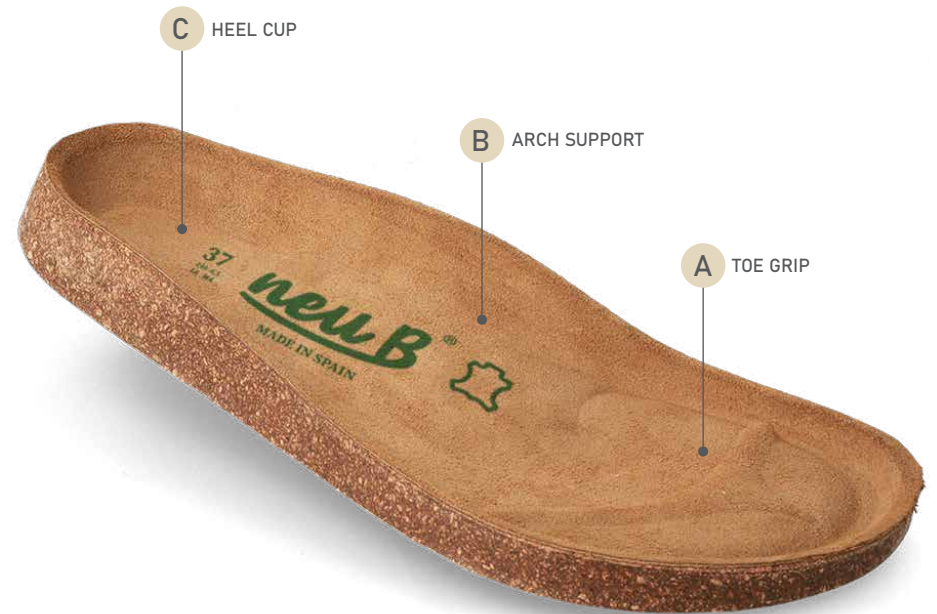

new B

MADE IN SPAIN

FOOTBED ANATOMY

Parts of the sole that should not touch the foot directly.

FOOTBED ANATOMY

REGULAR

NARROW

C HEEL CUP

B ARCH SUPPORT

A TOE GRIP

HOLSTEIN

neuB

HOLSTEIN
OILED LEATHER APRICOT
NEU-23072
Size: 35-43 UVP: 49,95€

HOLSTEIN
BIOMET LIGHT GOLD
NEU-23093
Size: 35-43 UVP: 39,95€

HOLSTEIN
OILED LEATHER GREEN
NEU-23073
Size: 35-43 UVP: 49,95€