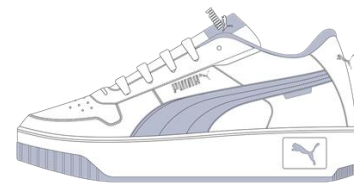

400653 01

Carina Street Beach Florals Jr

PUMA White-Lilac Frost-Rose Mauve

01/01/2025

RRP 64.95 EUR

WSP 32.50 EUR

393847 01

Carina Street PS