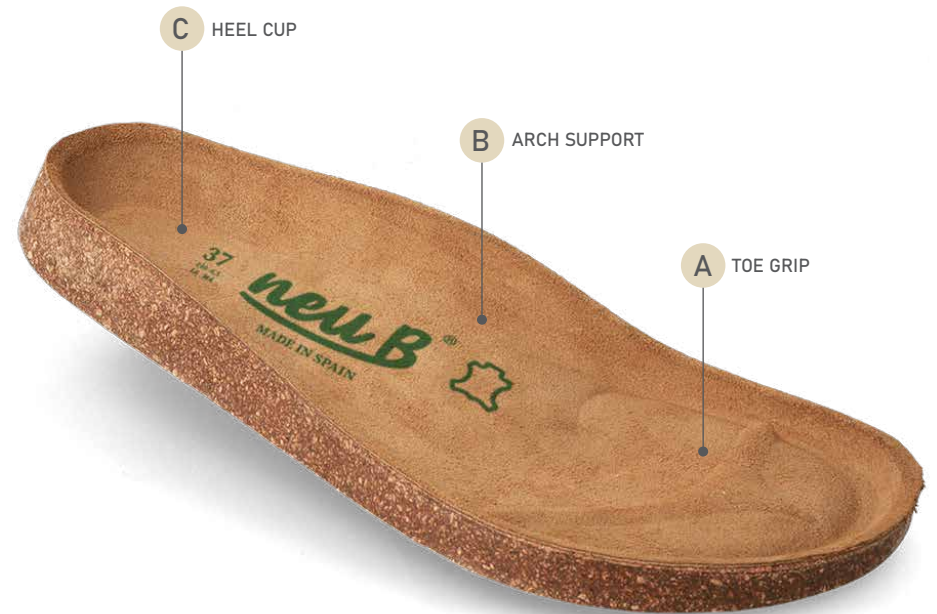

new B

MADE IN SPAIN

FOOTBED ANATOMY

Parts of the sole that should not touch the foot directly.

FOOTBED ANATOMY

REGULAR

NARROW

C HEEL CUP

B ARCH SUPPORT

A TOE GRIP

BAVIERA

neuB

BAVIERA
BIO FLOR BLACK
NEU-20029
Size: 36-40 EP: 13,50€
UVP:39,95€
Size: 41-46 EP: 14,50€
UVP:44,95€

BAVIERA
BIO FLOR BROWN
NEU-20030
Size: 36-40 EP: 13,50€
UVP:39,95€
Size: 41-46 EP: 14,50€
UVP:44,95€

BAVIERA
BIO FLOR NAVY
NEU-20031
Size: 36-40 EP: 13,50€
UVP:39,95€
Size: 41-46 EP: 14,50€
UVP:44,95€

BAVIERA
BIO FLOR WHITE
NEU-20032
Size: 36-40 EP: 13,50€
UVP:39,95€
Size: 41-46 EP: 14,50€
UVP:44,95€

BAVIERA