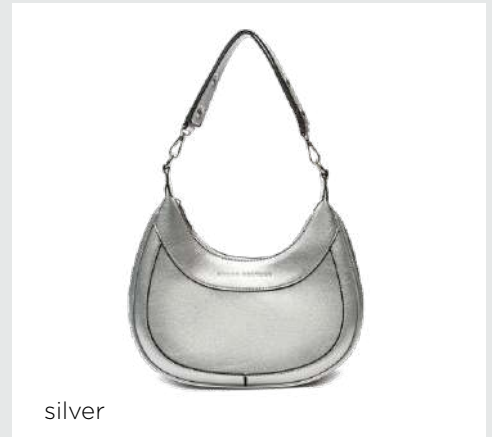

blue

338106/34-03 € 17,80

faux leather
polyester
26*8*20

fuchsia

338106/34-04

€ 17,80

faux leather
polyester
26*8*20

silver