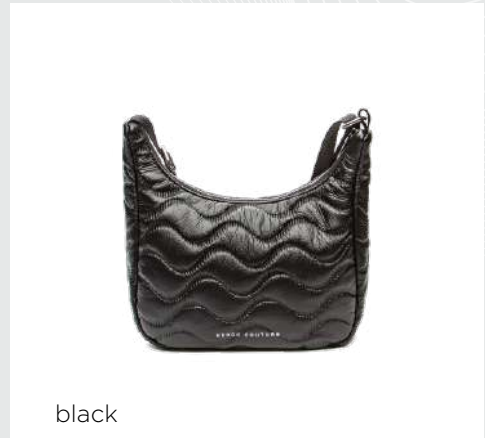

€ 21,20

faux leather
polyester
29*6*19

blue

338108/30-06

€ 21,20

faux leather
polyester
29*6*19

fuchsia

338108/30-07

€ 21,20

faux leather
polyester
29*6*19

black

338106/42-01

€ 18,00

polyester
polyester
26*9*23

white

338106/42-02