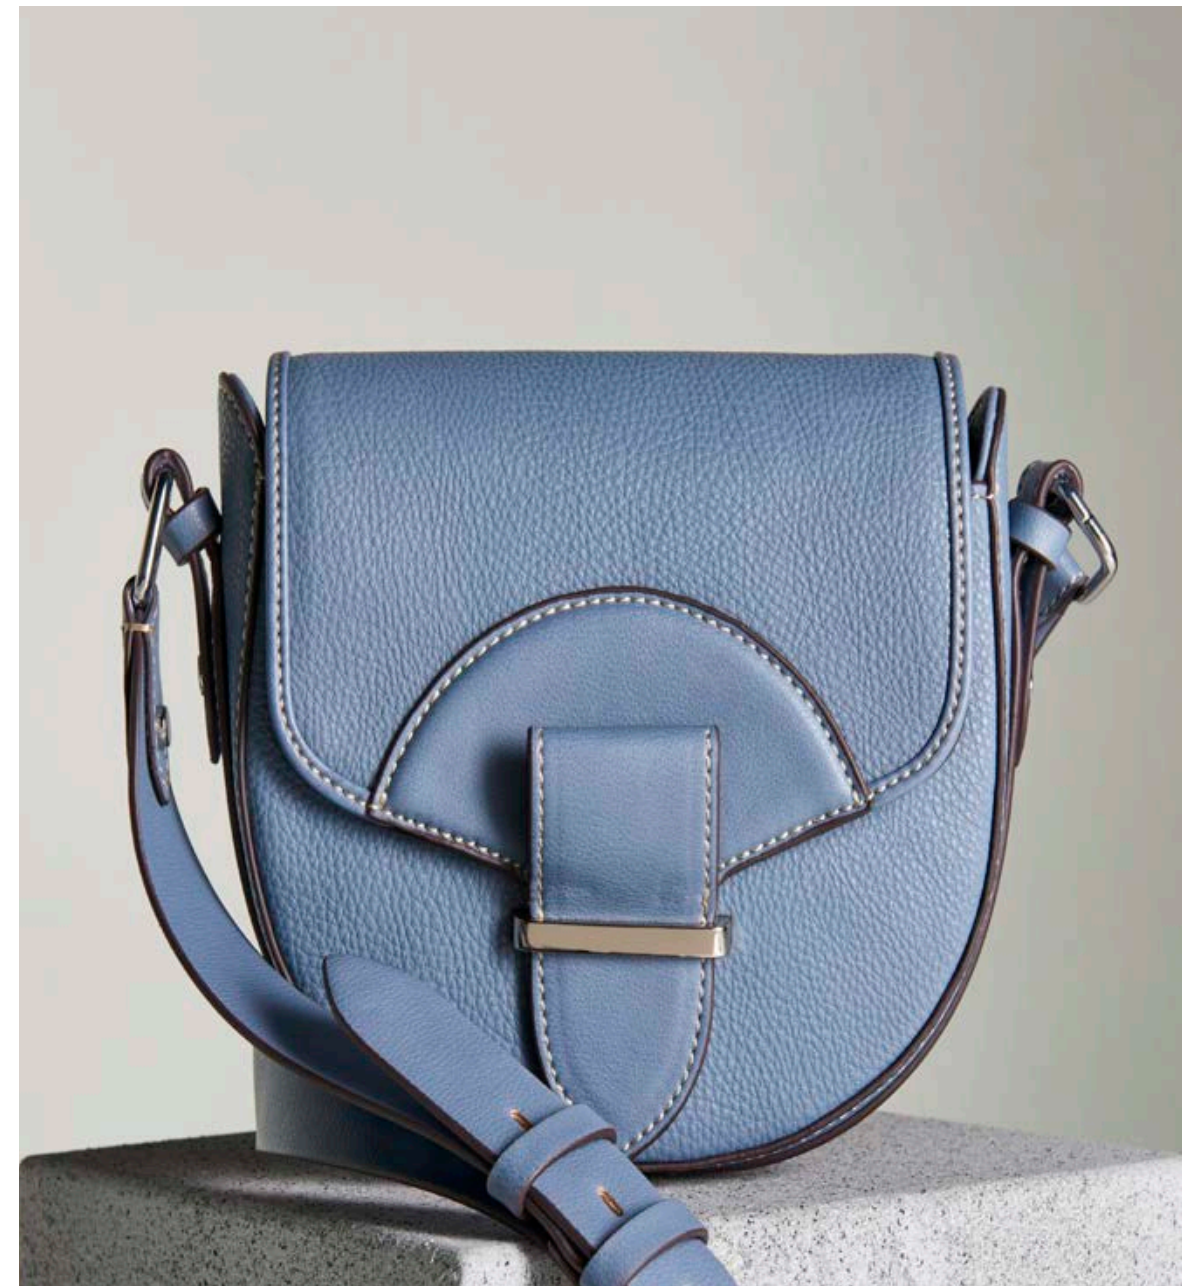

ESPRIT

ACCESSORIES | SPRING 22

DREAMING
OF COLOR

JANUARY

Shoulder Bag 012EA10307 Col. 660

The future is bright.

Shoulder Bag 012EA10307 Col. 440

Saddle up in style.

Phone / Wallet Bag 012EA1V302 Col. 335
Round Pouch 012EA1V303 Col. 335 / 660

Shopper with Pouch.012EA10315 Col. 660

Meet the carryall: covetable color ready to carry all your belongings and more.

Baseball Cap 012EA1P302 Col. 001
Shopper with Pouch 012EA1O315 Col. 660

Put your hat on!

Baseball Cap 012EA1P302 Col. 001
Shopper with Pouch 012EA1O315 Col. 660

Leather Shoulder Bag 022EA10341 Col. 220
Leather Hobo Bag 022EA10342 Col. 220

FEBRUARY

Suede perfection is the new soft spot.