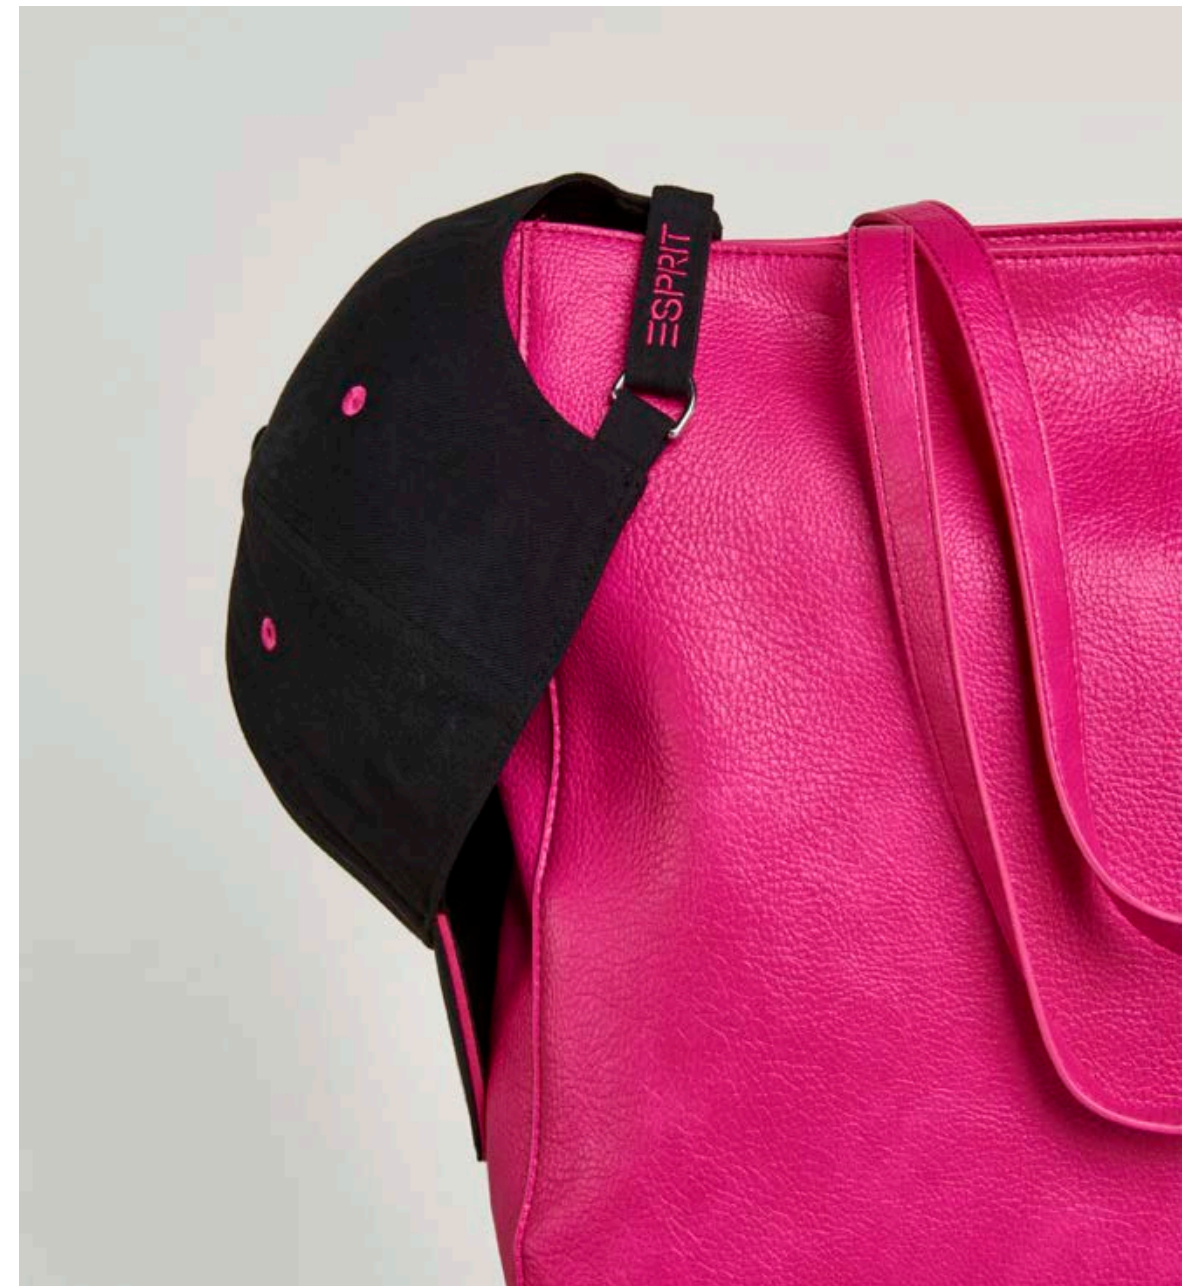

Phone / Wallet Bag 012EA1V302 Col. 335
Round Pouch 012EA1V303 Col. 335 / 660

Shopper with Pouch.012EA10315 Col. 660

Meet the carryall: covetable color ready to carry all your belongings and more.

Baseball Cap 012EA1P302 Col. 001
Shopper with Pouch 012EA1O315 Col. 660

Put your hat on!

Baseball Cap 012EA1P302 Col. 001
Shopper with Pouch 012EA1O315 Col. 660

Leather Shoulder Bag 022EA10341 Col. 220
Leather Hobo Bag 022EA10342 Col. 220

FEBRUARY

Suede perfection is the new soft spot.