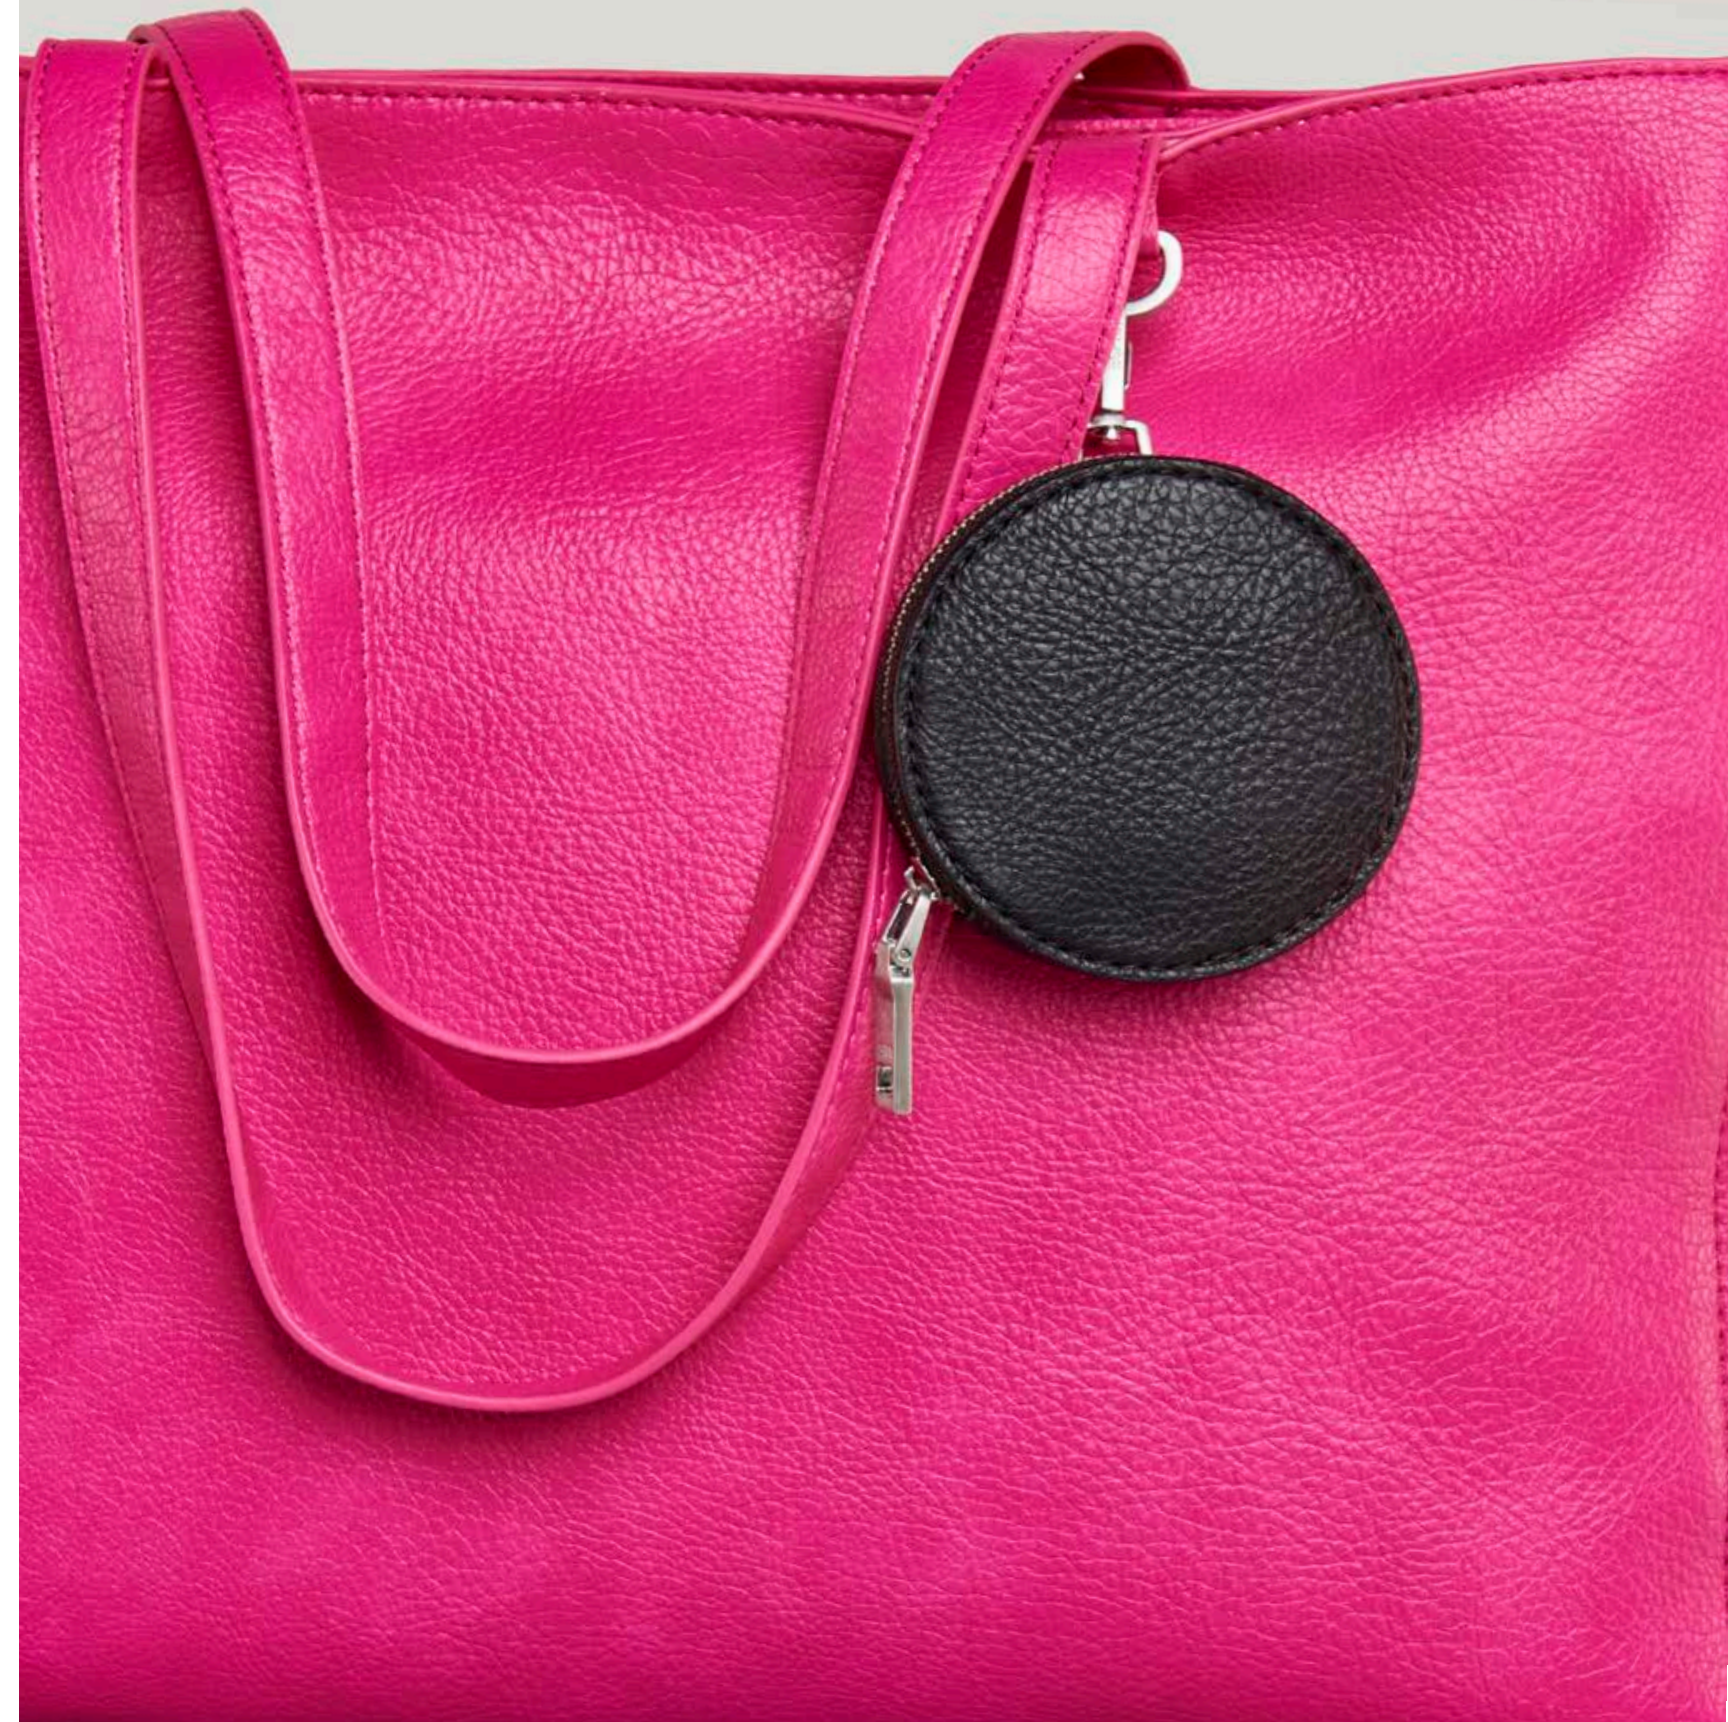

ESPRIT

ACCESSORIES | SPRING 22

DREAMING
OF COLOR

JANUARY

Shoulder Bag 012EA10307 Col. 660

The future is bright.

Shoulder Bag 012EA10307 Col. 440

Saddle up in style.

Phone / Wallet Bag 012EA1V302 Col. 335
Round Pouch 012EA1V303 Col. 335 / 660

Shopper with Pouch.012EA10315 Col. 660

Meet the carryall: covetable color ready to carry all your belongings and more.

Baseball Cap 012EA1P302 Col. 001
Shopper with Pouch 012EA1O315 Col. 660

Put your hat on!

Baseball Cap 012EA1P302 Col. 001
Shopper with Pouch 012EA1O315 Col. 660

Leather Shoulder Bag 022EA10341 Col. 220
Leather Hobo Bag 022EA10342 Col. 220

FEBRUARY

Suede perfection is the new soft spot.