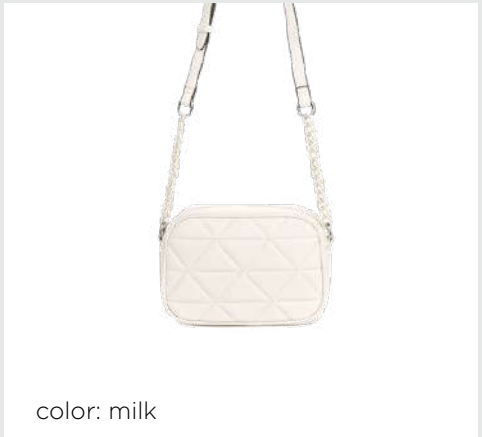

# KÉDDO

ACCESSORIES

**NEW  
COLLECTION**  
SPRING-SUMMER 2023

**337100/46-03E**  
faux leather  
polyester  
21\*6\*14  
color: lt green

color: black

**337100/46-01E**  
faux leather  
polyester  
21\*6\*14

color: milk

**337100/46-02E**  
faux leather  
polyester  
21\*6\*14

color: pink

**337100/46-04E**  
faux leather  
polyester  
21\*6\*14

color: black

**337104/36-01E**

faux leather  
polyester  
10\*4\*16

color: yellow

**337104/36-02E**

faux leather  
polyester  
10\*4\*16

color: pink

**337104/36-03E**

faux leather  
polyester  
10\*4\*16

**337106/08-04E**

faux leather  
polyester  
21\*7\*14  
color: yellow

color: black

**337106/08-01E**

faux leather  
polyester  
21\*7\*14

color: milk

**337106/08-02E**

faux leather  
polyester  
21\*7\*14

color: blue

**337106/08-03E**

faux leather  
polyester  
21\*7\*14