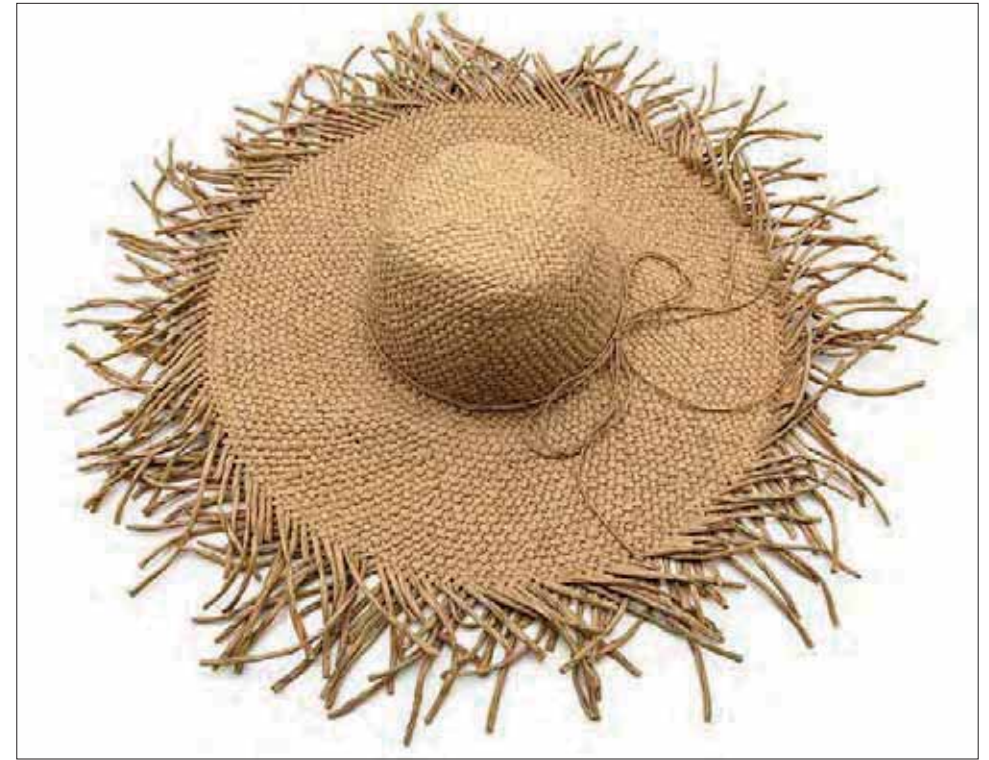

KAMO A COLLECTION

HT MASAYA

available colors: beige
unit per color: 6 pcs
availability: spring 2024
informations: handmade in PRC

KAMO A COLLECTION

HT MASAYA

available colors: brown
unit per color: 6 pcs
availability: spring 2024
informations: handmade in PRC