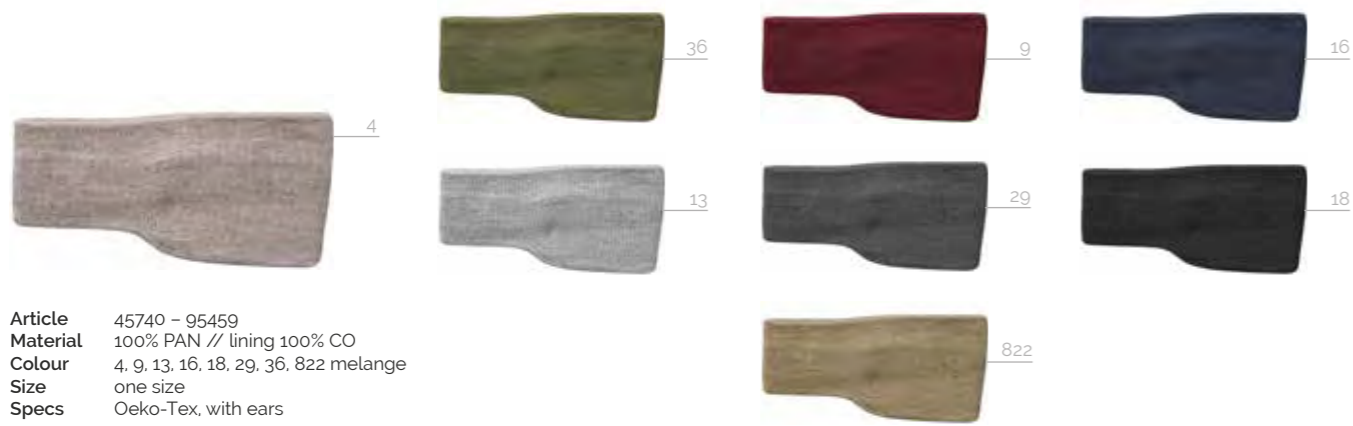

Article 45740 - 95459
Material 100% PAN // lining 100% CO
Colour 4, 9, 13, 16, 18, 29, 36, 822 melange
Size one size
Specs Oeko-Tex, with ears