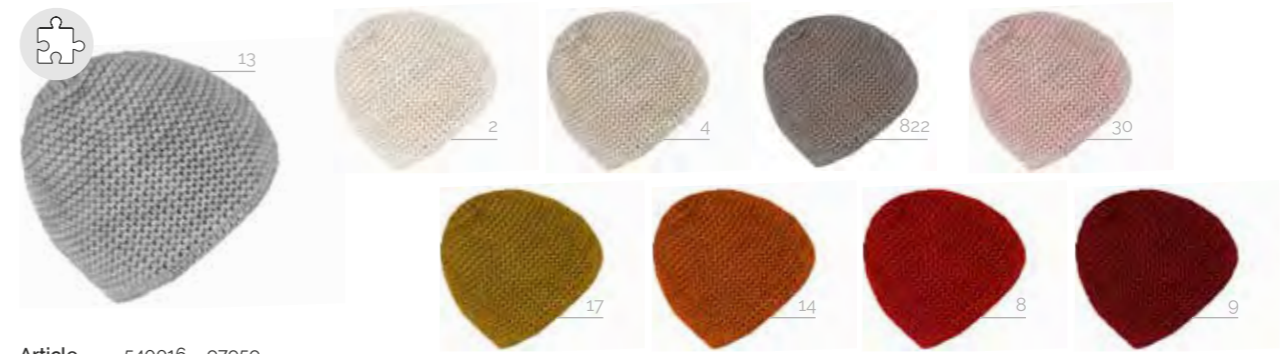

Article 540016 - 97959
Material 80% PAN, 20% WO // lining 100% PES
Colour 2, 4, 8, 9, 14, 16, 17, 18, 30, 81, 822 // 13 melange
Size one size
Specs teddy lining, mix & match 570051