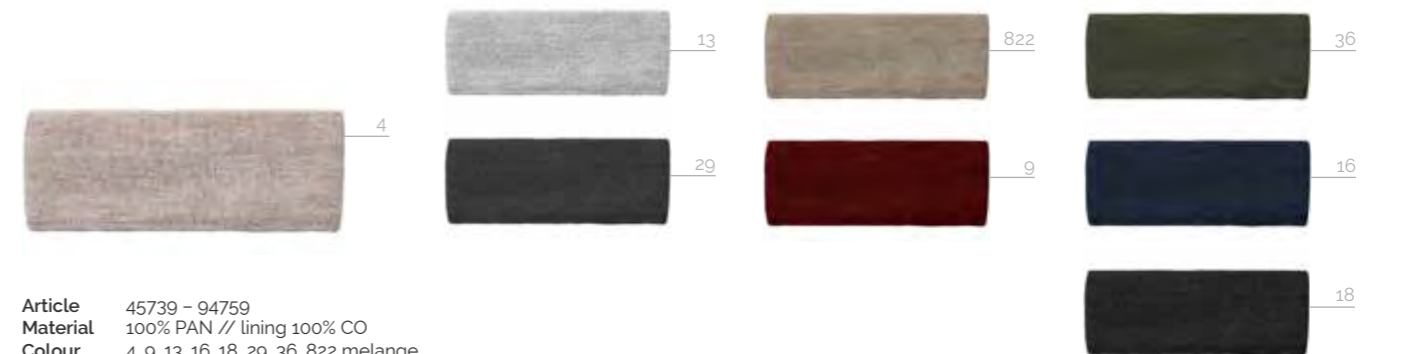

Article 45739 - 94759
Material 100% PAN // lining 100% CO
Colour 4, 9, 13, 16, 18, 29, 36, 822 melange
Size one size
Specs Oeko-Tex