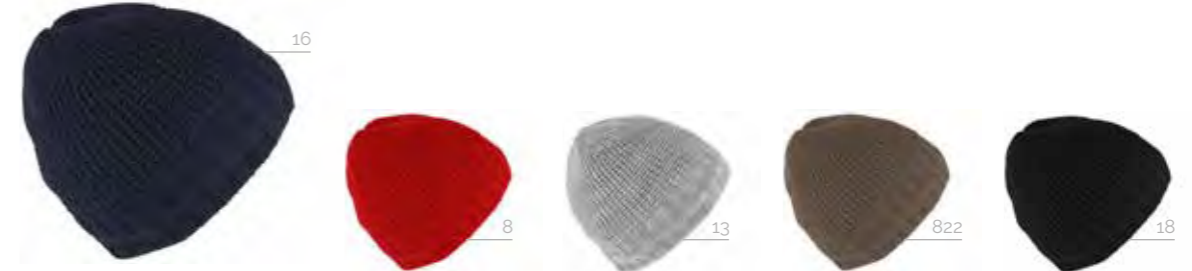

Article 540015 - 95959
Material 100% PAN // lining 100% PES
Colour 8, 16, 18, 822 // 13 melange
Size one size
Specs teddy lining