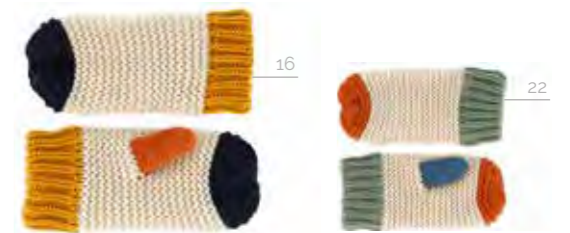

Article 785002 - 95959
Material 100% PAN // lining 100% PES
Colour 16, 22
Size 3, 4, 5
Specs -