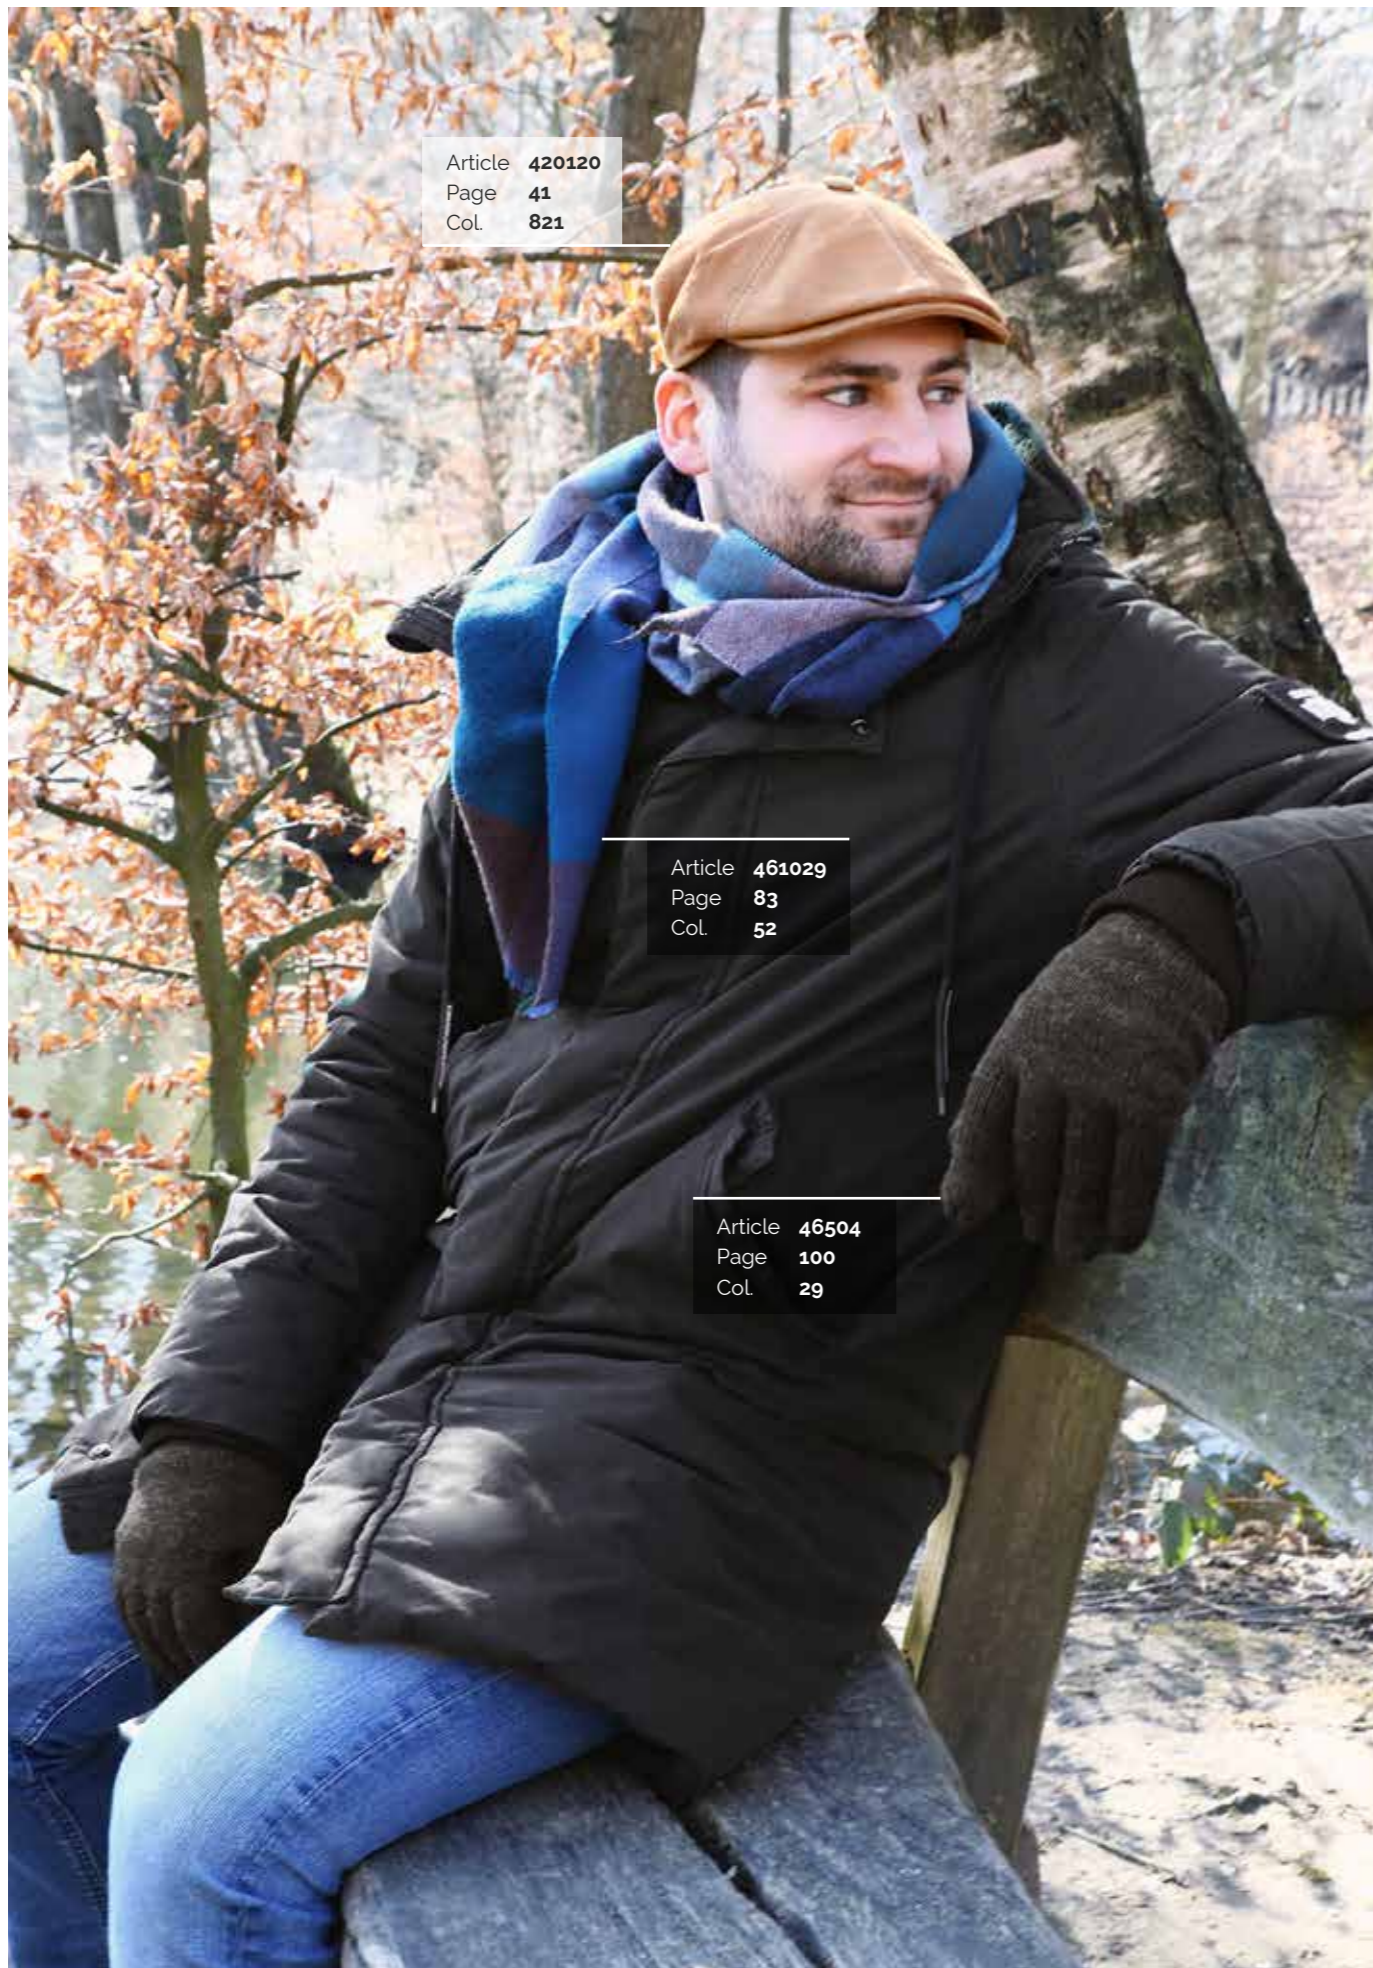

Article **420120**
Page **41**
Col. **821**

Article **461029**
Page **83**
Col. **52**

Article **46504**
Page **100**
Col. **29**

Article 420132 - 931959
Material 50% VW, 50% real leather // lining 100% CO
Colour 5
Size 55, 57, 59, 61
Specs pigskin

Article 40383 - 924959
Material 100% real leather // lining 100% CO
Colour 822
Size 55, 57, 59, 61
Specs pigskin