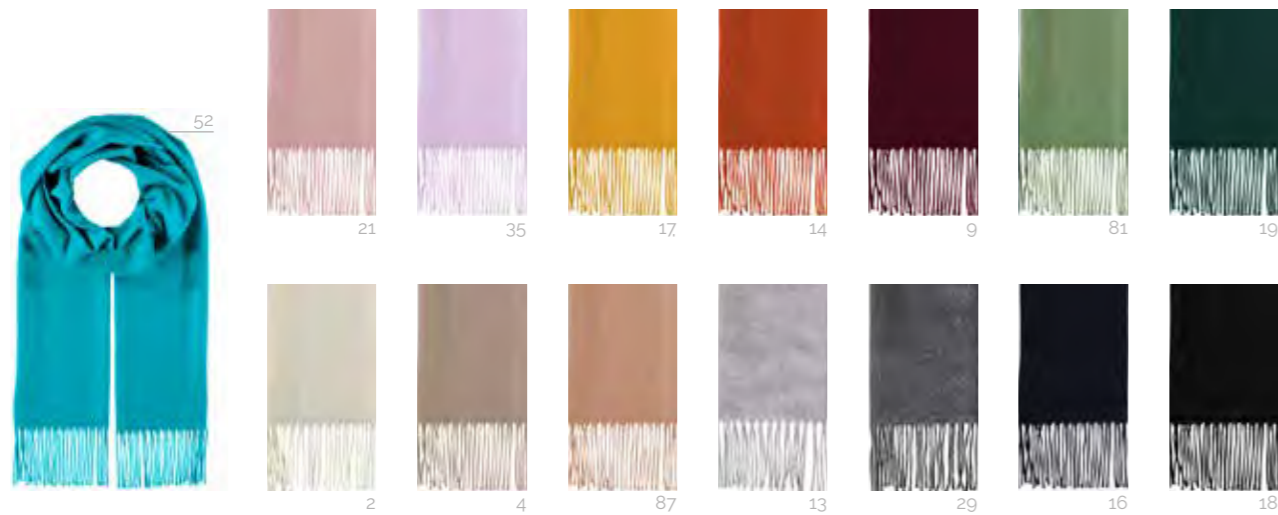

Article 57507 – 911959
Material 100% PAN
Colour 2, 4, 8, 9, 13, 14, 16, 17, 18, 19, 21, 35, 52, 87 // 29 melange
Size 180 x 30 cm
Specs made in Germany, cashmink, Oeko-Tex