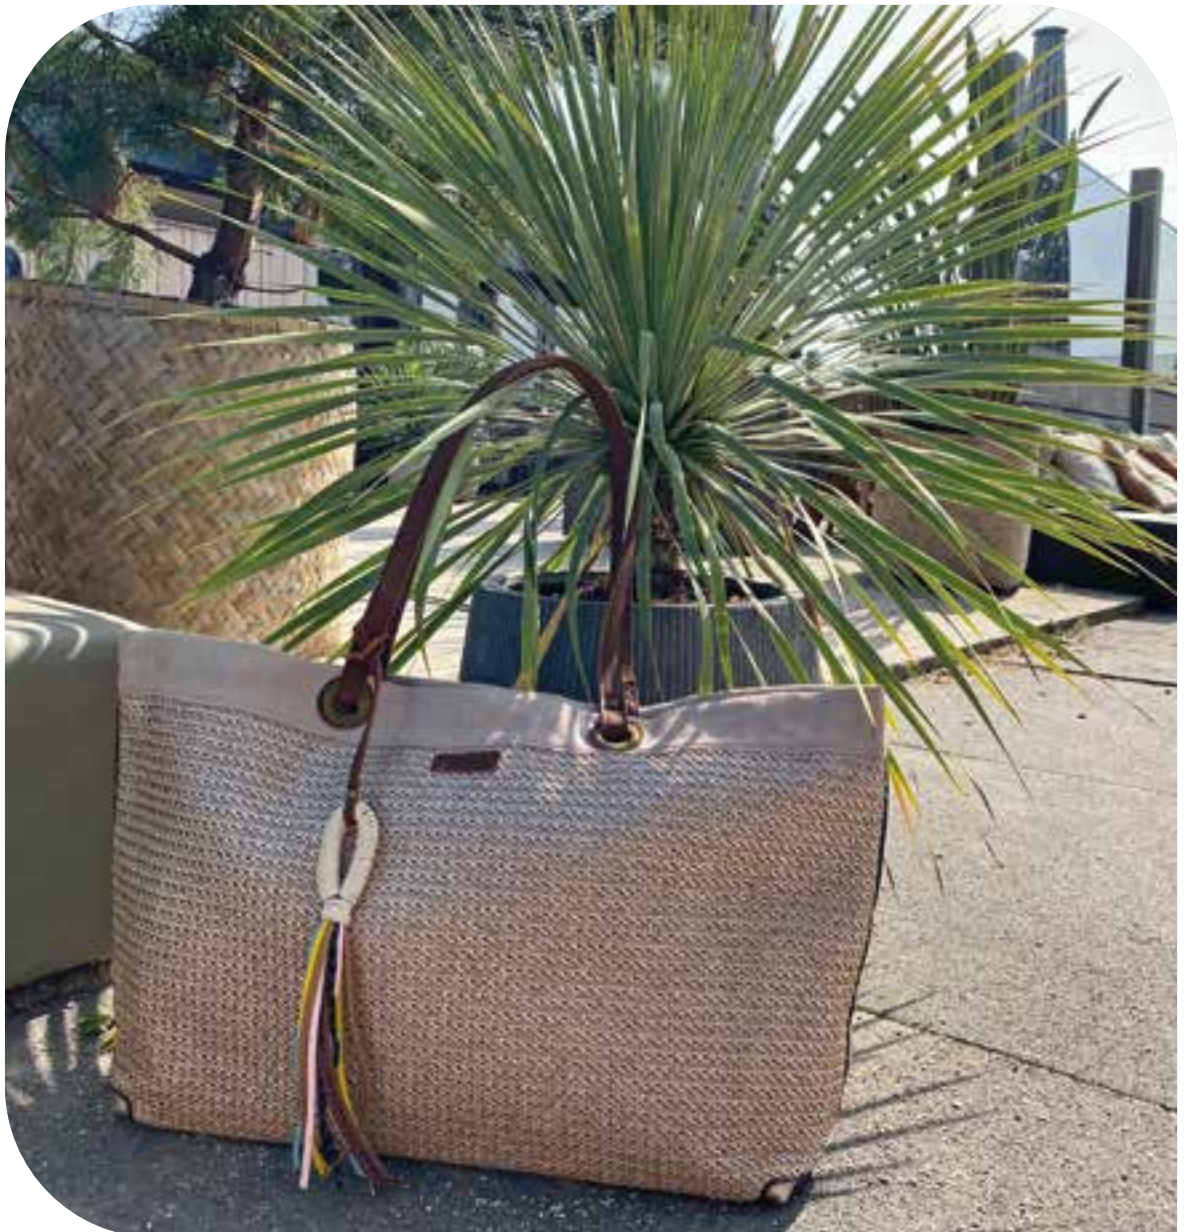

SUNNY

41 Pastel blue | **70** Gold | 71 Silver

46x33x14 - 32 cm

2 ways

Interior: 1 zip pocket, 2 slit pockets

Exterior: backzip