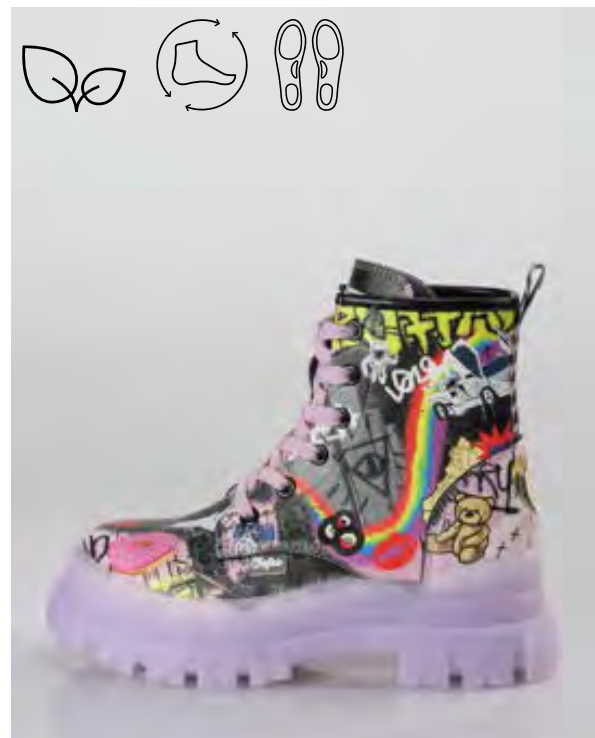

1622120 / ASPHA NC MID / TIE DYE PINK

1622241 / ASPHA NC MID / TIE DYE LAV

1622067 / ASPHARD / BLACK

1622053 / ASPHARD / WHITE

1622097 / ASPHARD / CREAM

1622242 / ASPHARD BUTTERFLIES / W

1622243 / ASPHARD BUTTONS / BLACK