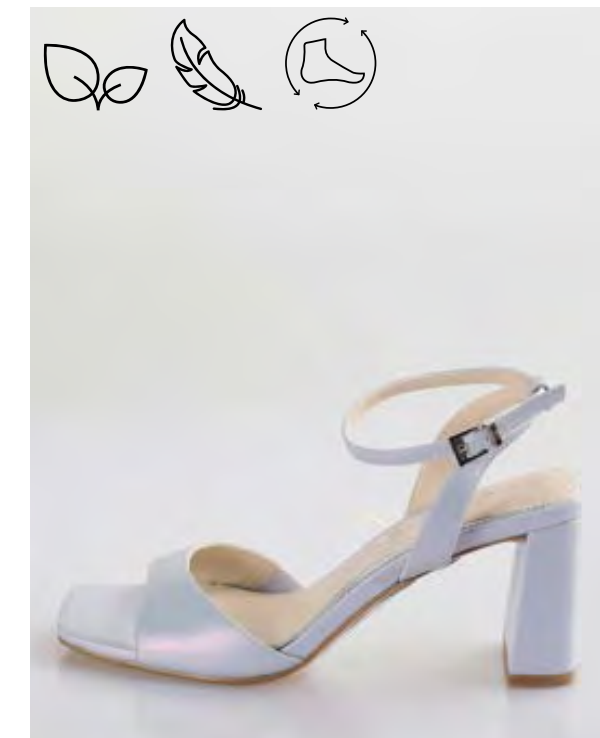

1291401 / JEAN VAMP / DK ROSE

1291402 / JEAN VAMP / LT GREEN

1291366 / APRIL NEAT / PEARL BLACK

1291367 / APRIL NEAT / PEARL WHITE

1291368 / APRIL NEAT / PEARL LIGHT

1291369 / APRIL NEAT / PEARL LIGHT

1291370 / APRIL GLAM / BLACK