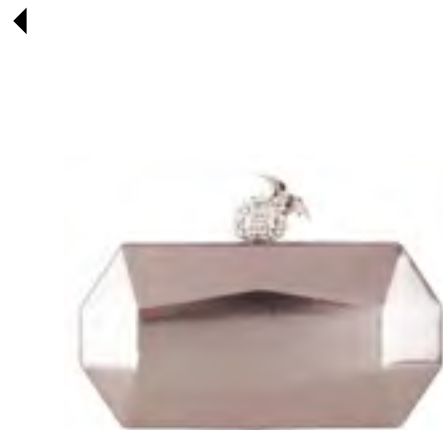

32572

Treck, clutch

10 black | 42 kobalt blue | 73 bronze

20x10x3 cm
Extra shoulderstrap, chain