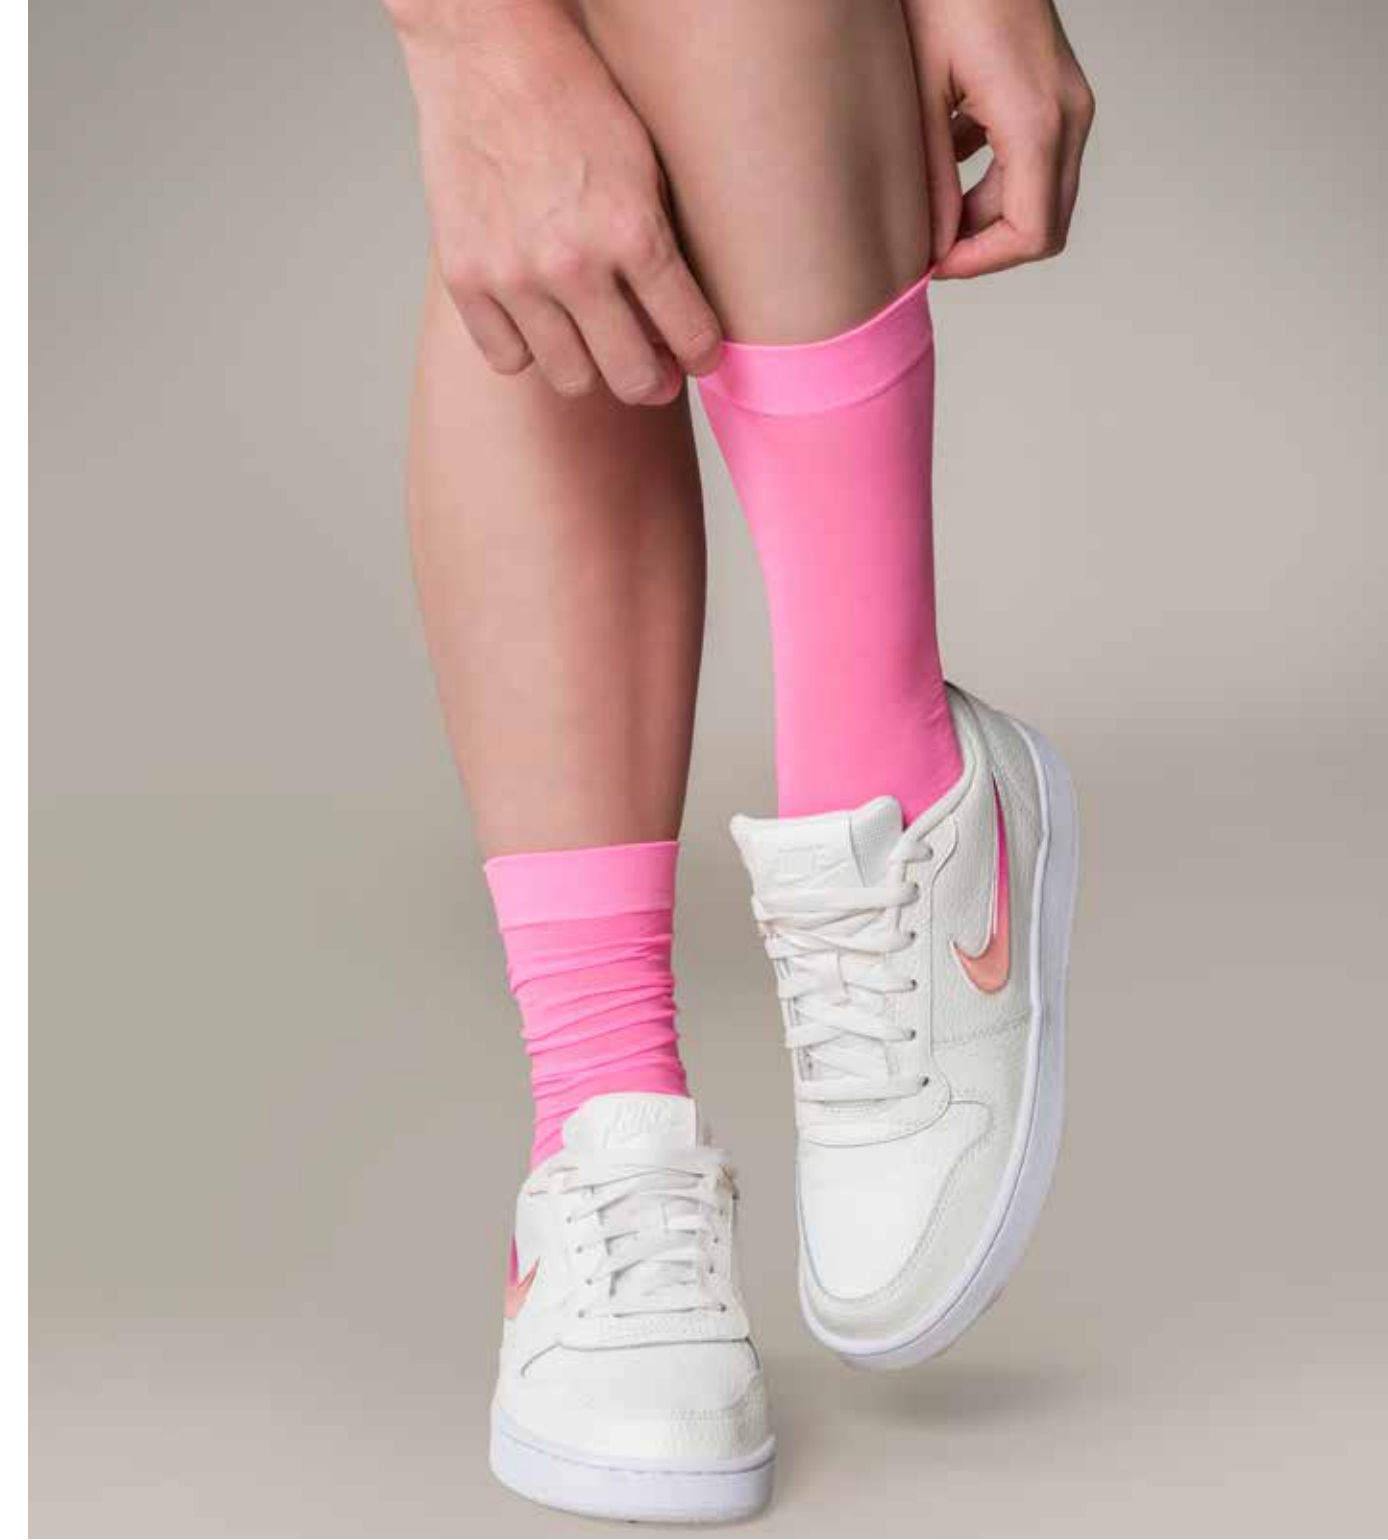

87388
FLUO

COMPOSITION

88% polyamide 12% elastane

SIZES

one size

PURCHASE UNIT

6 1-packs

COLORS

3006 fluo yellow, 5206 fluo pink

EK 2,78 € / UVP 6,95 €