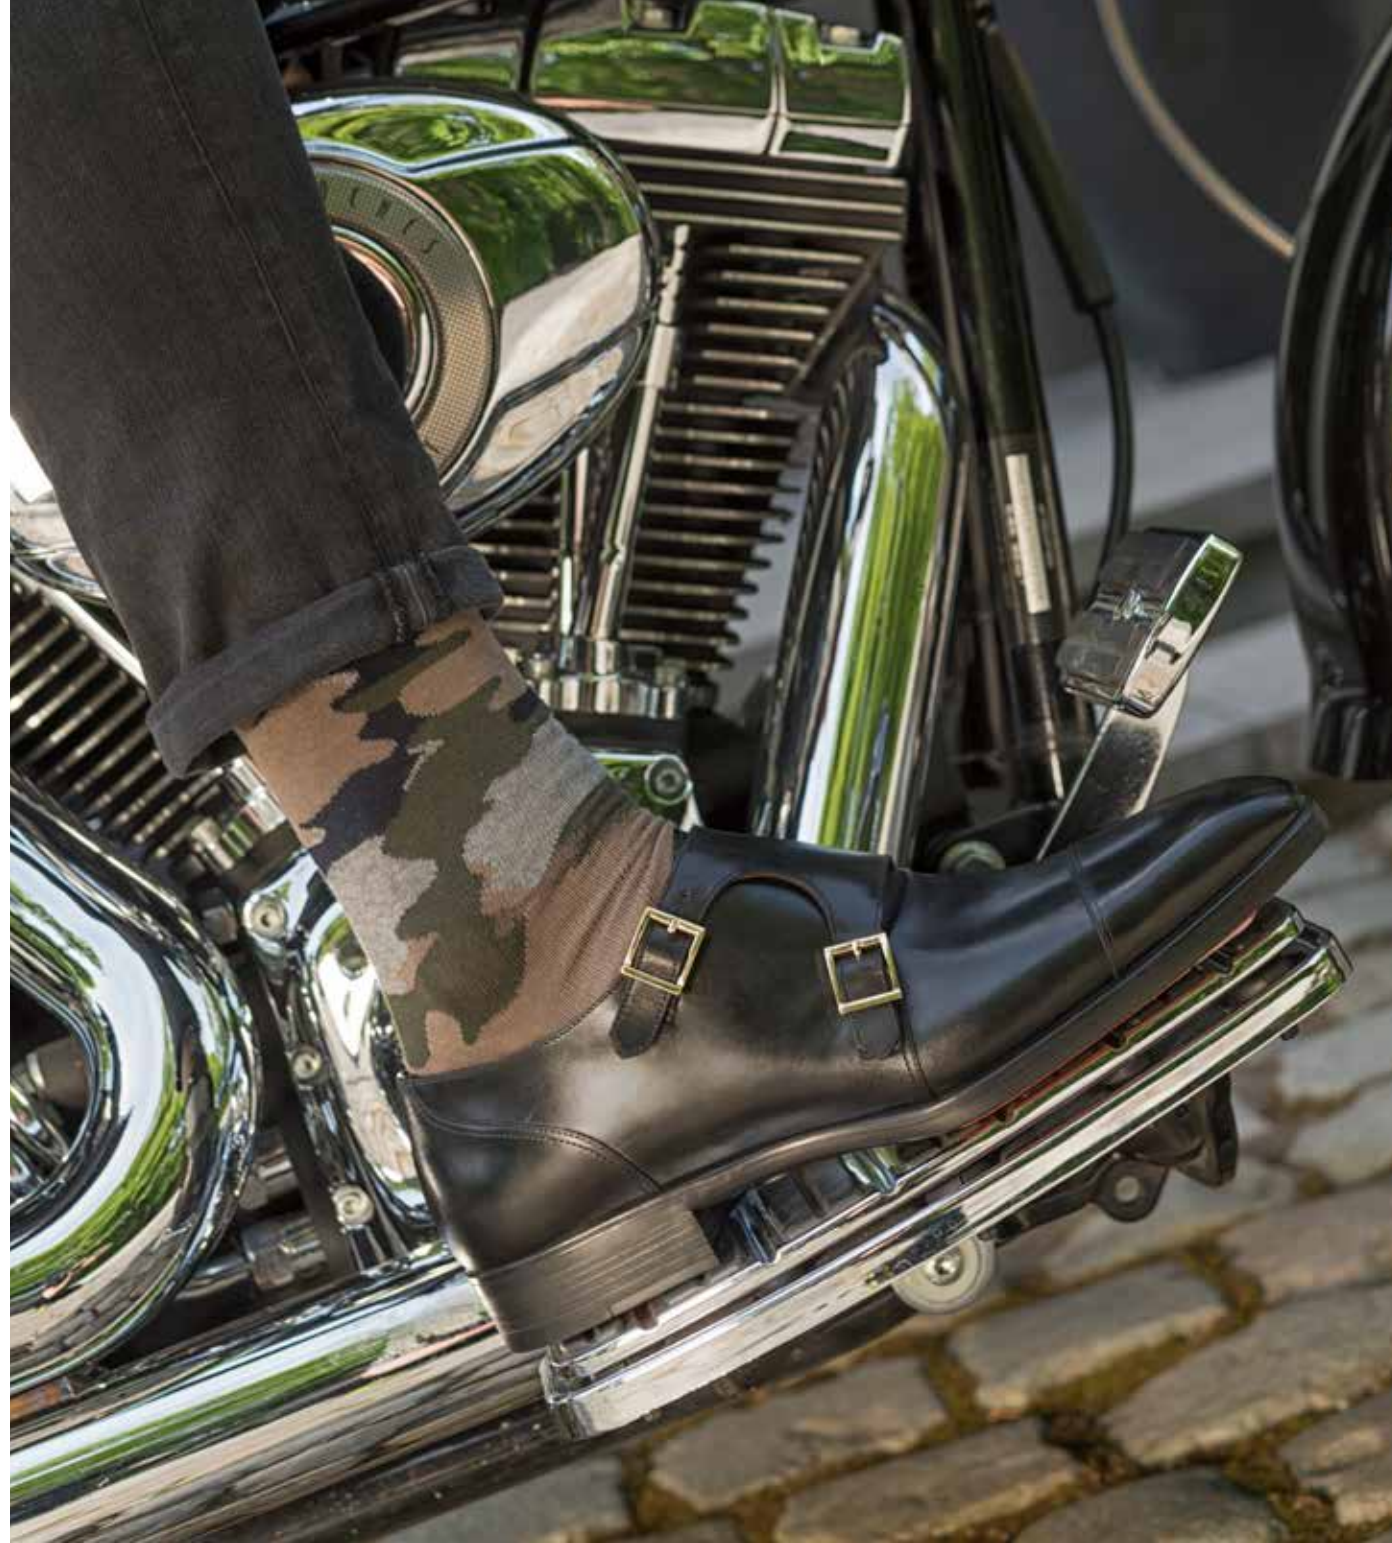

92061
EZRA

COMPOSITION

75% cotton, 23% polyamide, 2% elasthan

SIZES

39-42 / 43-46

PURCHASE UNIT

6 2-packs

COLORS

2990 2x 2p dark green, 4925 2x 2p marine blue,
4929 2x 2p marine dark green, 6990 2x 2p black

EK 4,00 € / UVP 10,00 €