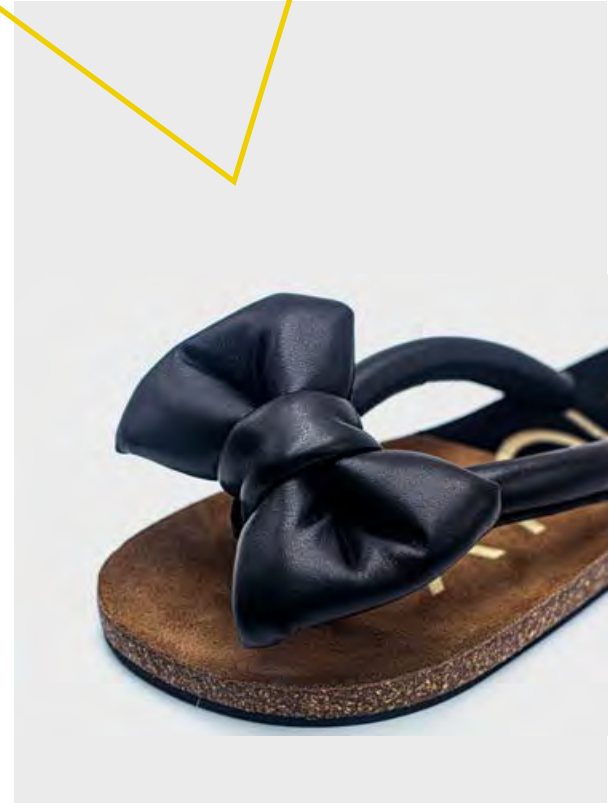

A woman with a large, voluminous afro hairstyle is the central focus. She is wearing a dark, sleeveless top and has her hand resting on her chin in a thoughtful pose. The background is a solid, warm-toned wall. The image is split vertically: the left side has a dark, textured background, and the right side shows the woman. A thin, light-colored line runs diagonally across the top of the image.

**HOLY BEACH<sup>®</sup>**

ARUBA ARUBA ARUBA ARUBA ARUBA ARUBA ARUBA  
ARUBA ARUBA ARUBA ARUBA ARUBA ARUBA ARUBA  
ARUBA ARUBA ARUBA ARUBA ARUBA ARUBA ARUBA

Aruba Lazo Rafia  
H2 0001 9005

Aruba Soft Bow Back  
H2 0001 9004