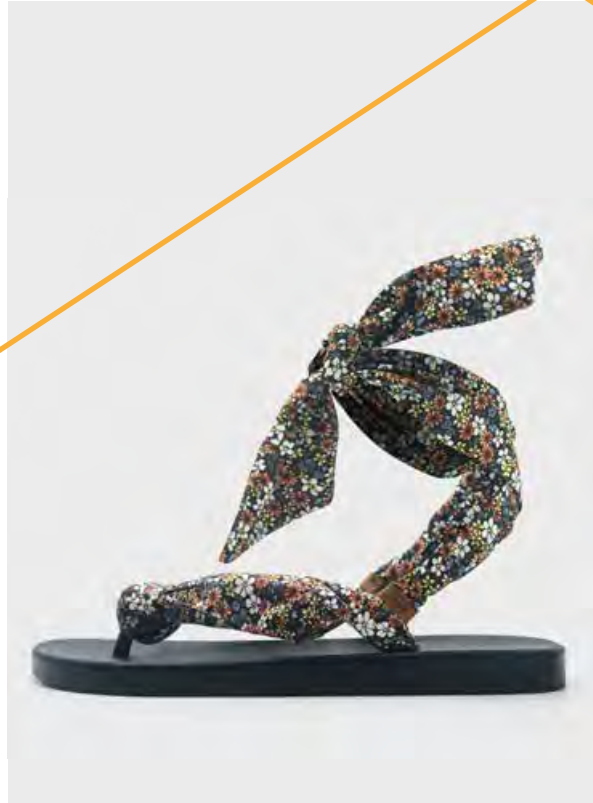

Bahamas Satin Liberty Orange
H1 0002 9016