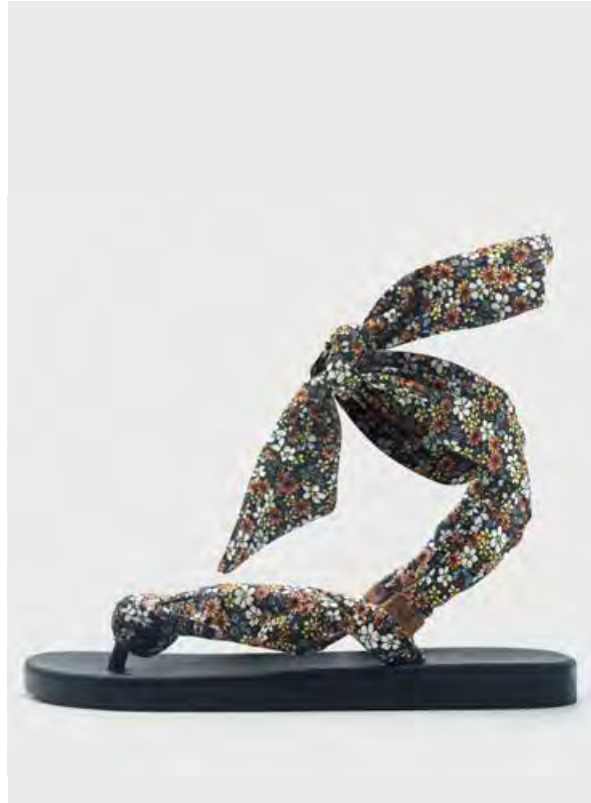

Bahamas Satin Liberty Orange
H1 0002 9016