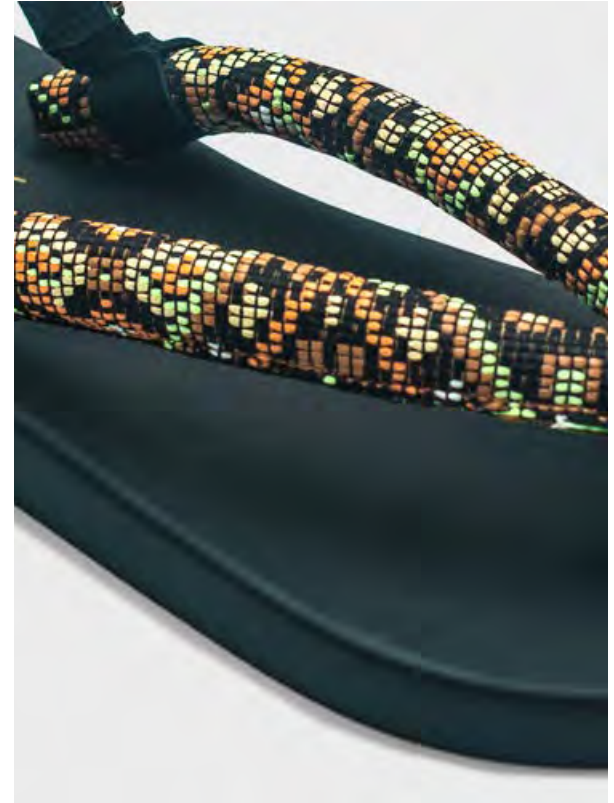

A woman with a large, voluminous afro hairstyle is the central focus. She is wearing a dark, sleeveless top and has her hand resting on her chin in a thoughtful pose. The background is a solid, warm-toned wall. The image is split vertically: the left side has a dark, textured background, and the right side shows the woman. A thin, light-colored line runs diagonally across the top of the image.

BALI

BALI

BALI

BALI

BALI

Bali Ethnic Yellow  
H1 0005 9012

Bali Ethnic Green  
H1 0005 9012

Bali Ethnic Yellow  
H1 0005 9012