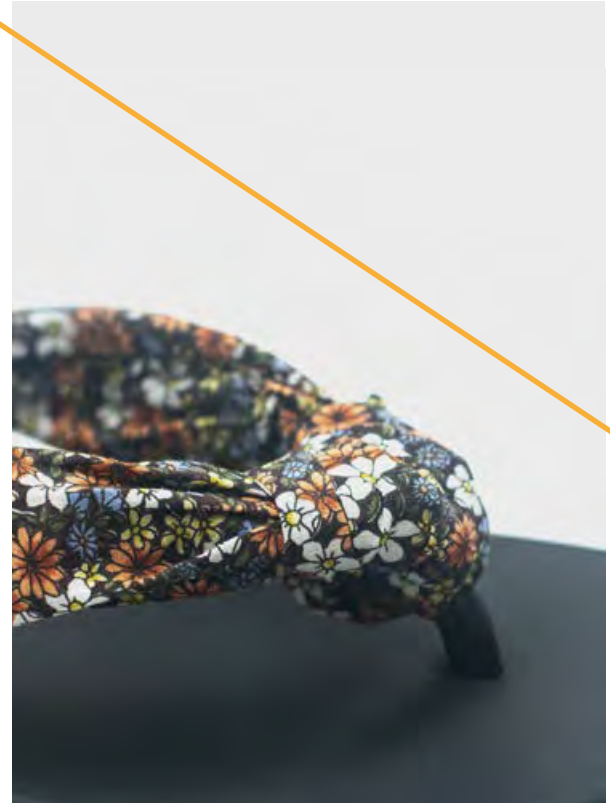

Bahamas Satin Liberty Orange
H1 0002 9016