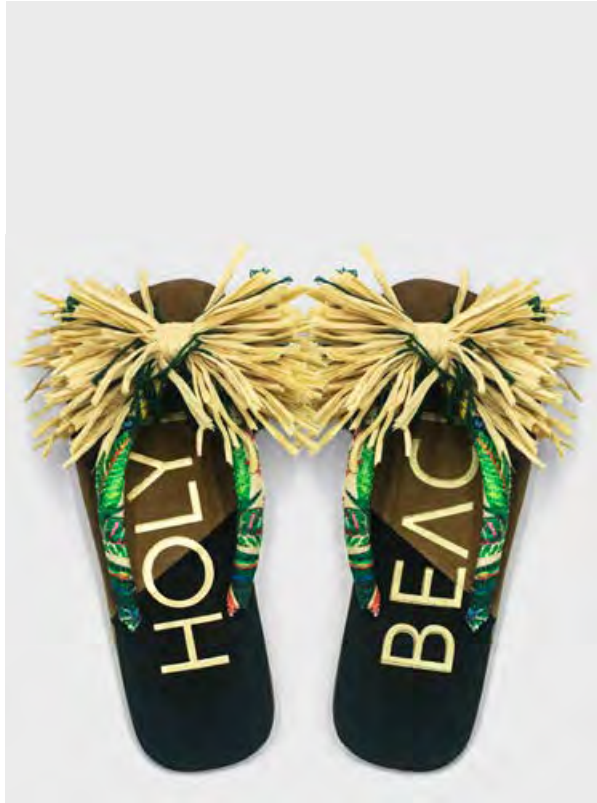

A woman with a large, voluminous afro hairstyle is the central focus. She is wearing a dark, sleeveless top and has her hand resting on her chin in a thoughtful pose. The background is a solid, warm-toned wall. The image is split vertically: the left side has a dark, textured background, and the right side shows the woman. A thin, light-colored line runs diagonally across the top of the image.

**HOLY BEACH<sup>®</sup>**

ARUBA ARUBA ARUBA ARUBA ARUBA ARUBA ARUBA  
ARUBA ARUBA ARUBA ARUBA ARUBA ARUBA ARUBA  
ARUBA ARUBA ARUBA ARUBA ARUBA ARUBA ARUBA

Aruba Lazo Rafia  
H2 0001 9005

Aruba Soft Bow Back  
H2 0001 9004