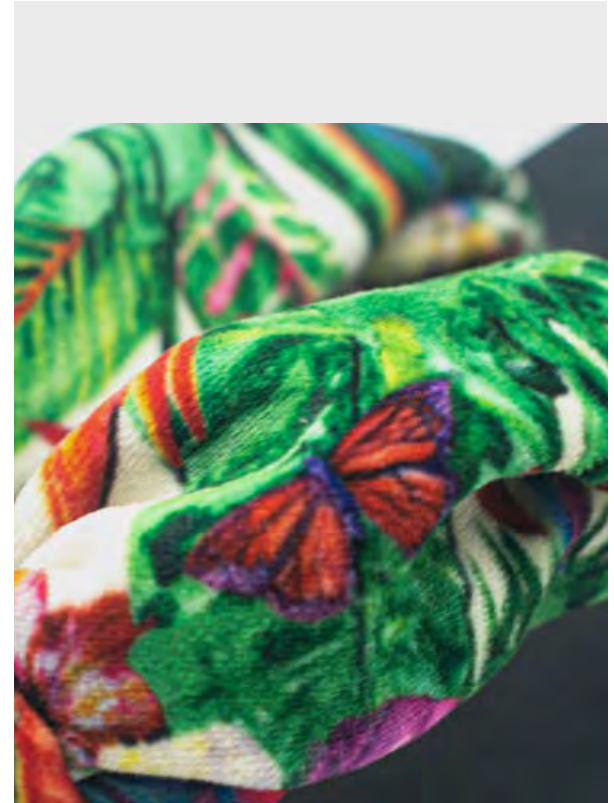

Aruba Satin Mariposas
H1 0001 9020