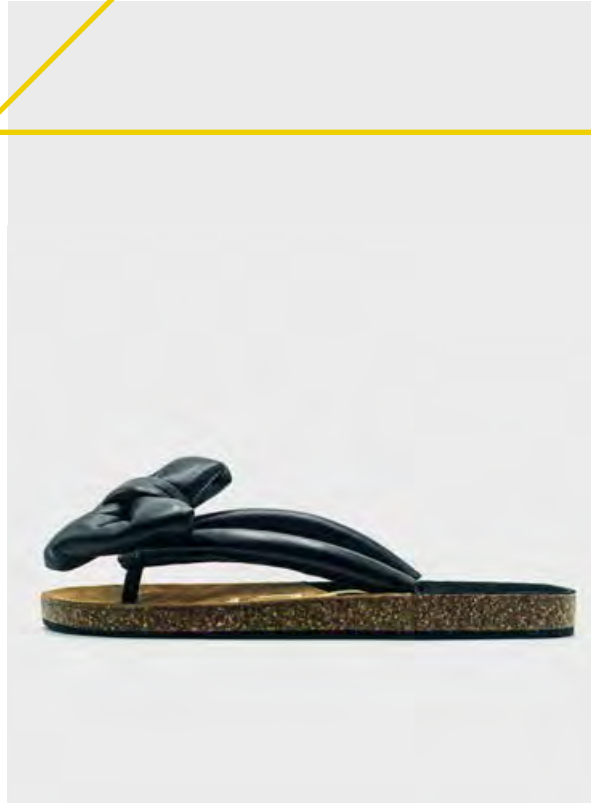

Aruba Lazo Satin
H2 0001 9013