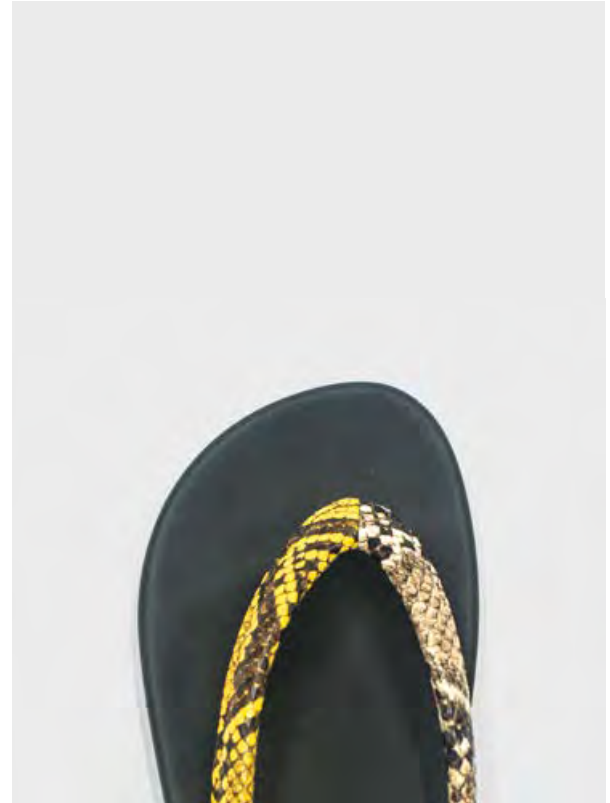

Aruba Snake Low Classic
H1 0001 9002