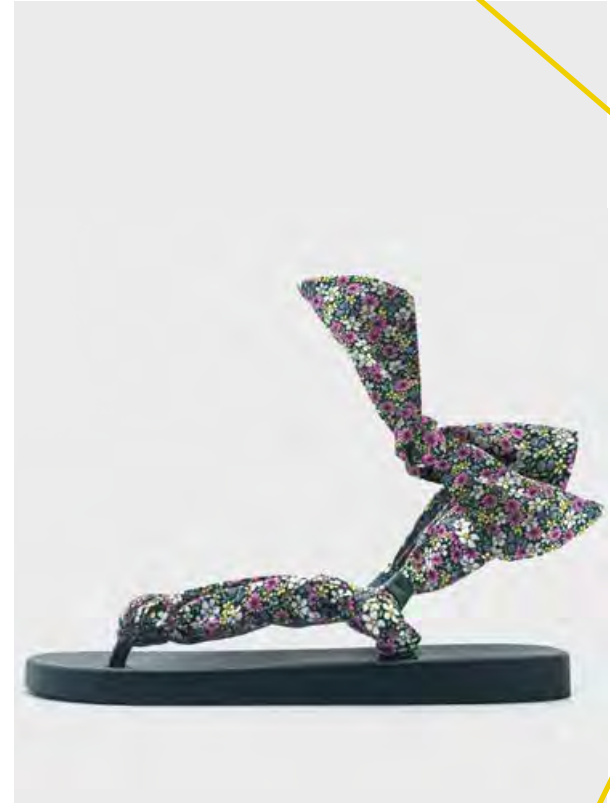

Bahamas Satin Liberty Pink
H1 0002 9016