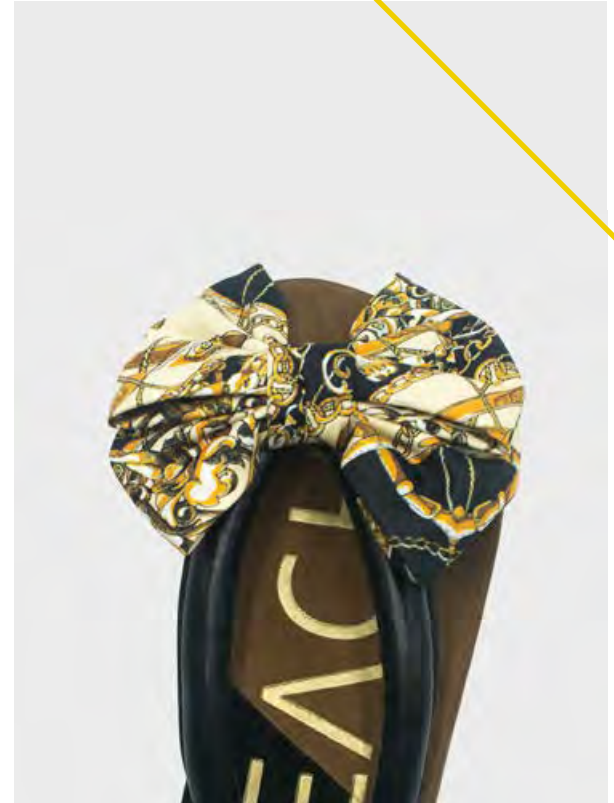

A woman with a large, voluminous afro hairstyle is the central focus. She is wearing a dark, sleeveless top and has her hand resting on her chin in a thoughtful pose. The background is a solid, warm-toned wall. The image is split vertically: the left side has a dark, textured background, and the right side shows the woman. A thin, light-colored line runs diagonally across the top of the image.

**HOLY BEACH<sup>®</sup>**

ARUBA ARUBA ARUBA ARUBA ARUBA ARUBA ARUBA  
ARUBA ARUBA ARUBA ARUBA ARUBA ARUBA ARUBA  
ARUBA ARUBA ARUBA ARUBA ARUBA ARUBA ARUBA

Aruba Lazo Rafia  
H2 0001 9005

Aruba Soft Bow Back  
H2 0001 9004

Aruba Lazo Satin  
H2 0001 9013

Aruba Lazo Rafia  
H2 0001 9005

Aruba Soft Bow Back  
H2 0001 9004

Aruba Lazo Satin  
H2 0001 9013

Snake Snake Snake Snake Snake Snake Snake Snake

Snake Snake Snake Snake Snake Snake Snake Snake