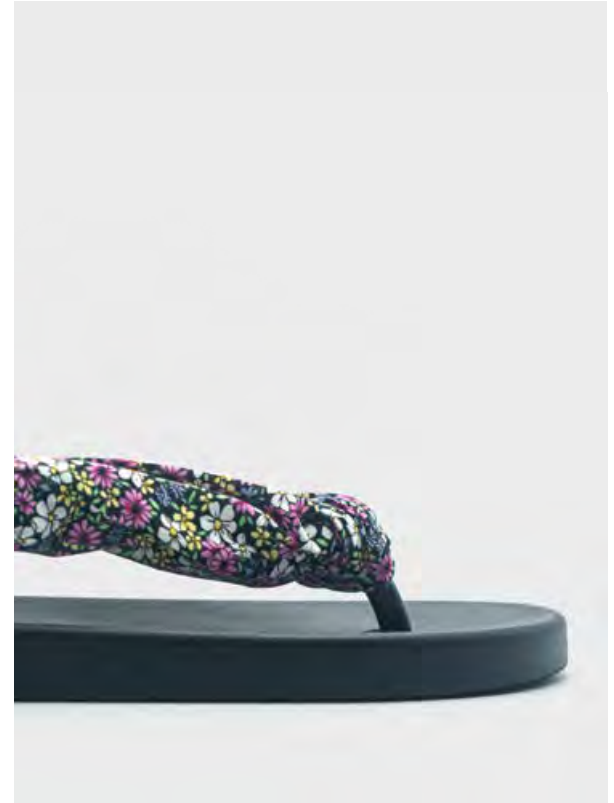

A woman with a large, voluminous afro hairstyle is the central focus. She is wearing a dark, sleeveless top and has her hand resting on her chin in a thoughtful pose. The background is a solid, warm-toned wall. The image is split vertically: the left side has a dark, textured background, and the right side shows the woman. A thin, light-colored line runs diagonally across the top of the image.

Aruba Tears Black  
H1 0001 9008

Aruba Tears Silver  
H1 0001 9008

Aruba Tears Multi  
H1 0001 9008

Aruba Tears Black  
H1 0001 9008

Aruba Tears Silver  
H1 0001 9008

Aruba Tears Multi  
H1 0001 9008

Bahamas Satin Liberty Orange  
H1 0002 9016