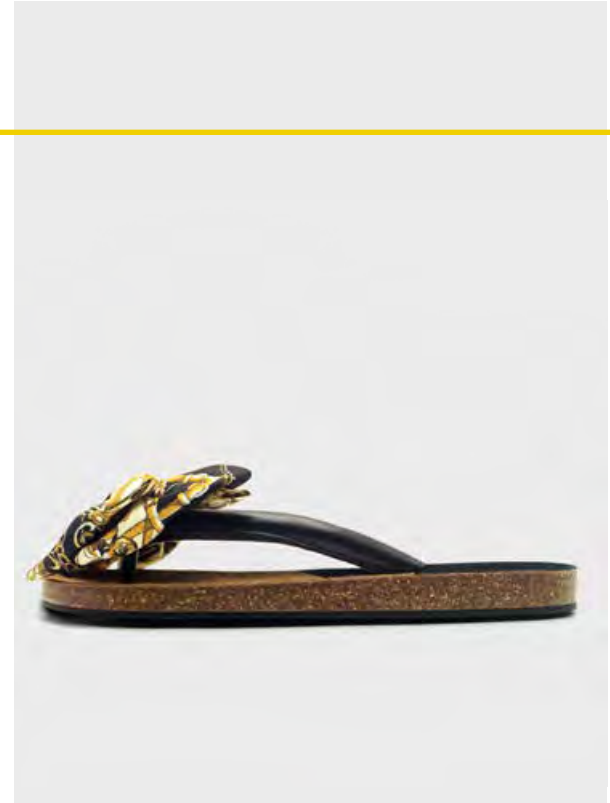

A woman with a large, voluminous afro hairstyle is the central focus. She is wearing a dark, sleeveless top and has her hand resting on her chin in a thoughtful pose. The background is a solid, warm-toned wall. The image is split vertically: the left side has a dark, textured background, and the right side shows the woman. A thin, light-colored line runs diagonally across the top of the image.

**HOLY BEACH<sup>®</sup>**

ARUBA ARUBA ARUBA ARUBA ARUBA ARUBA ARUBA  
ARUBA ARUBA ARUBA ARUBA ARUBA ARUBA ARUBA  
ARUBA ARUBA ARUBA ARUBA ARUBA ARUBA ARUBA

Aruba Lazo Rafia  
H2 0001 9005

Aruba Soft Bow Back  
H2 0001 9004

Aruba Lazo Satin  
H2 0001 9013

Aruba Lazo Rafia  
H2 0001 9005

Aruba Soft Bow Back  
H2 0001 9004

Aruba Lazo Satin  
H2 0001 9013

Snake Snake Snake Snake Snake Snake Snake Snake

Snake Snake Snake Snake Snake Snake Snake Snake