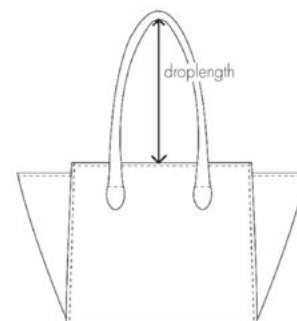

Blue: NOS - Never Out of Stock
Red: SPECIAL OFFER

Sizes: l x h x d - droplength (cm)
Example: 35x34x14 - 20 cm

With special thanks to: