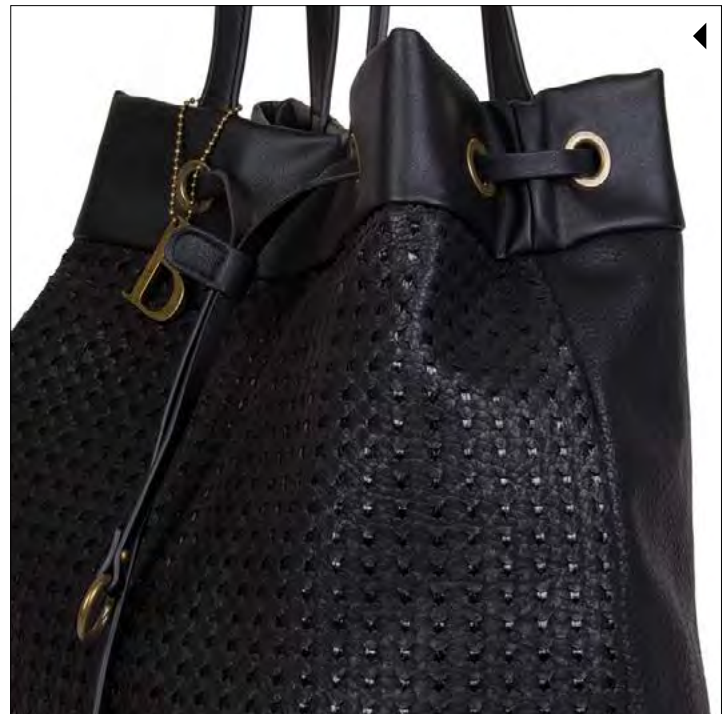

30914 Buffy shopper

10 Black | 31 Bone | 40 Blue
33x33x14 - 24 cm